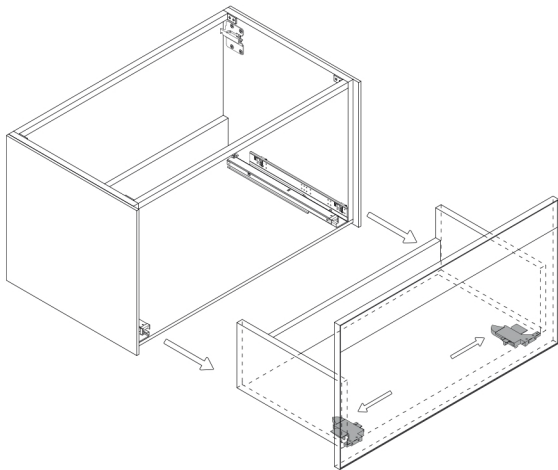

ALBA 40I

Category: Bathroom Vanity

Material: Wood & Murano Crystals

Dimensions:

39.25"(L) x 18.50"(W) x 15.75"(H)

Colors:

Technical Data

*Numbers are in inches

1

Smontaggio Cassetto premendo leve di sgancio
Disassemble drawer by pressing release clips

2

Fissaggio piastre a parete
Plate fixing on wall

3

Ancoraggio e registrazione della console
Unit anchoring and adjustment