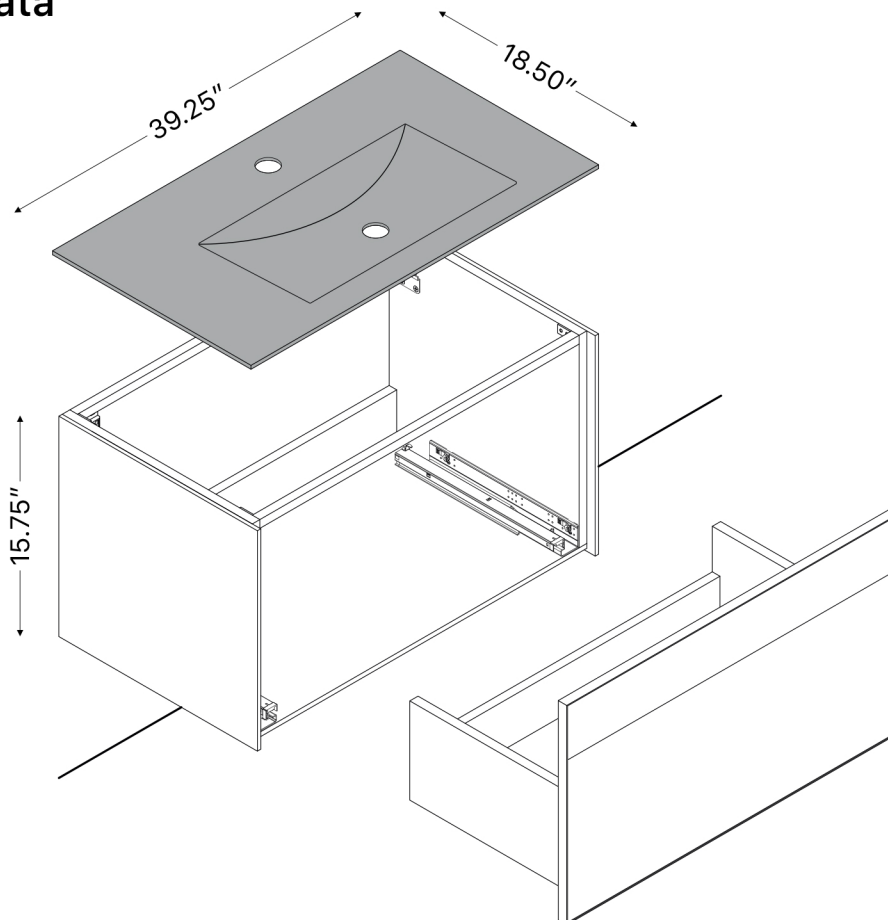

ALBA 40I

Category: Bathroom Vanity

Material: Wood & Murano Crystals

Dimensions:

39.25"(L) x 18.50"(W) x 15.75"(H)

Colors:

Technical Data

*Numbers are in inches

1

Smontaggio Cassetto premendo leve di sgancio
Disassemble drawer by pressing release clips

2

Fissaggio piastre a parete
Plate fixing on wall

3

Ancoraggio e registrazione della console
Unit anchoring and adjustment