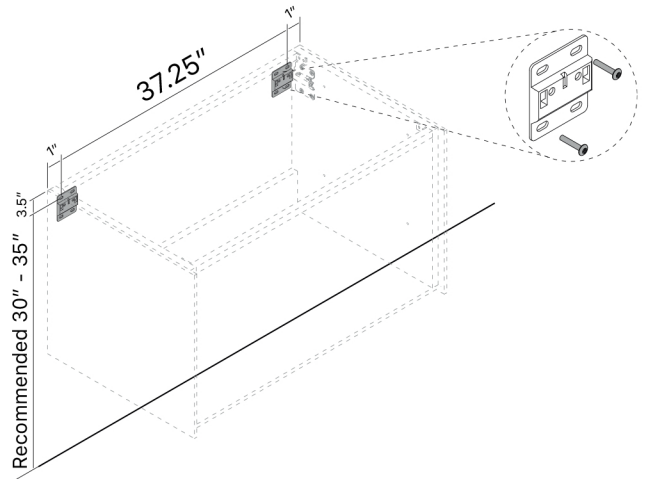

2

Fissaggio piastre a parete
Plate fixing on wall