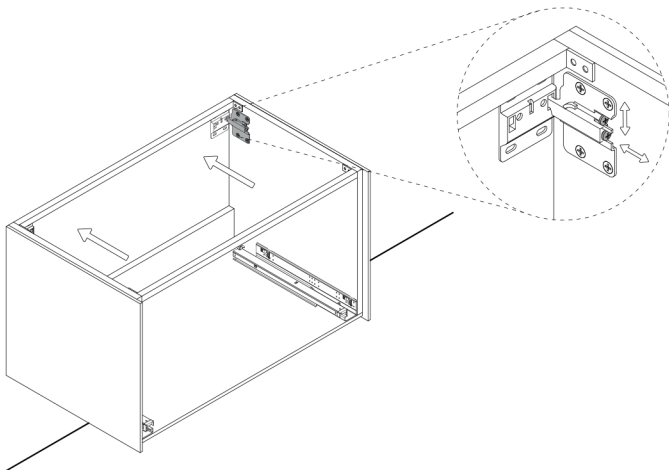

ALBA 40I

Category: Bathroom Vanity

Material: Wood & Murano Crystals

Dimensions:

39.25"(L) x 18.50"(W) x 15.75"(H)

Colors:

Technical Data

*Numbers are in inches

1

Smontaggio Cassetto premendo leve di sgancio
Disassemble drawer by pressing release clips

2

Fissaggio piastre a parete
Plate fixing on wall

3

Ancoraggio e registrazione della console
Unit anchoring and adjustment