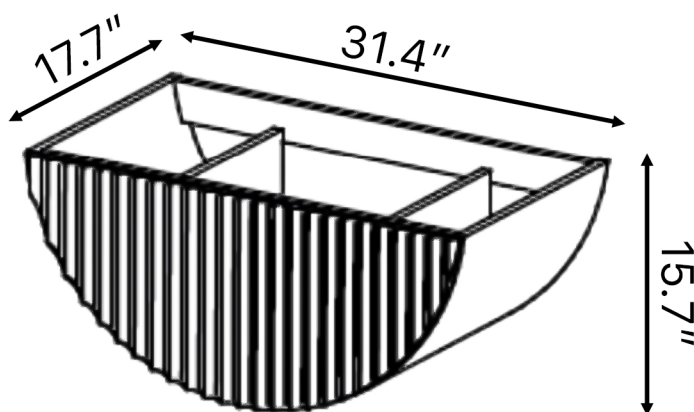

CAPS 80

Category: Bathroom Vanity

Material: Wood

Dimensions:

31.4"(L) x 17.7"(W) x 15.7"(H)

Colors:

Black

White

Technical Data

*Numbers are in inches