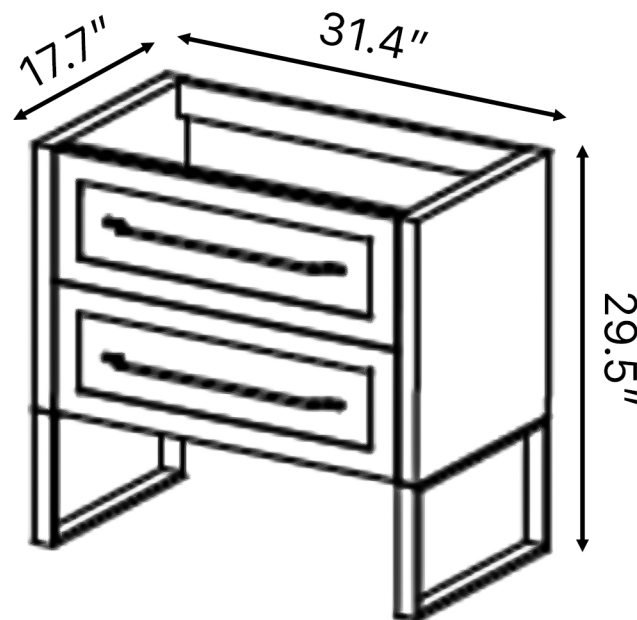

# CLASSIC 80

**Category:** Bathroom Vanity

**Material:** Wood

**Dimensions:**

31.4"(L) x 17.7"(W) x 29.5"(H)

**Colors:**

Black

Olive  
Green

## Technical Data

\*Numbers are in inches