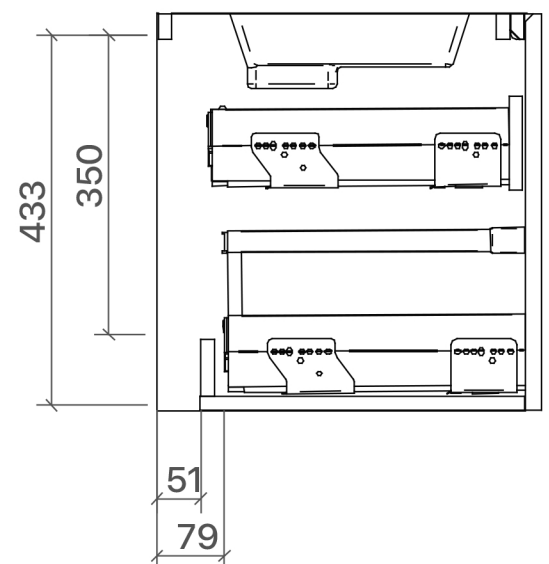

DIAMANTE 32

Category: Bathroom Vanity

Material: Wood

Dimensions:

31.4"(W) x 17.7"(D) x 19.6"(H)

Technical Data

Back view

Side view

*Numbers are in millimeters