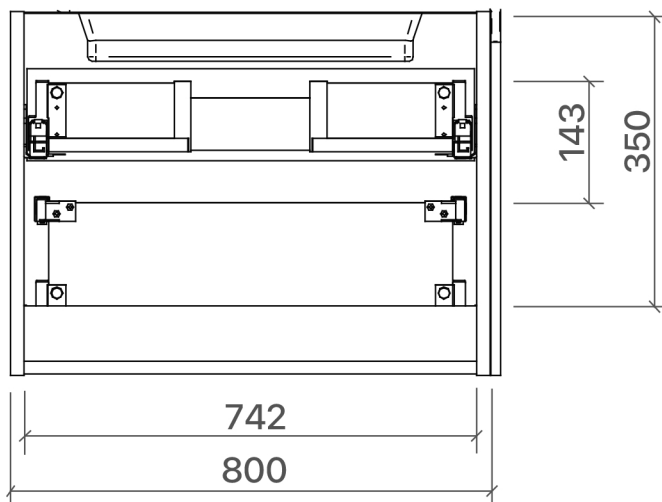

DIAMANTE 32

Category: Bathroom Vanity

Material: Wood

Dimensions:

31.4"(W) x 17.7"(D) x 19.6"(H)

Technical Data

Back view

Side view

*Numbers are in millimeters