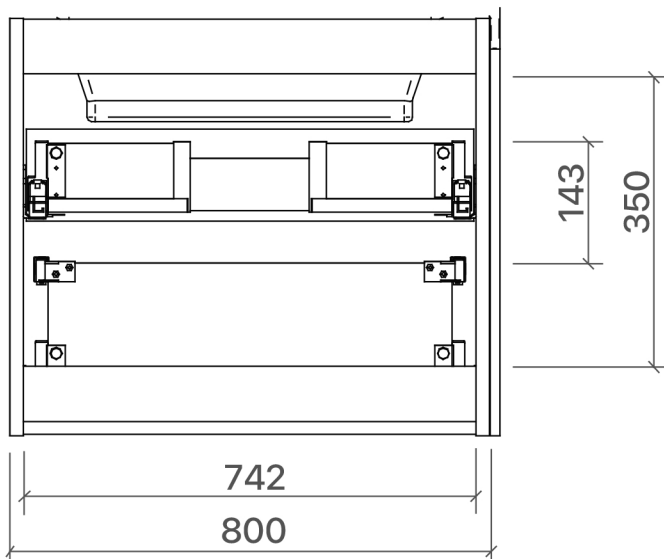

# FORM 32

**Category:** Bathroom Vanity

**Material:** Wood

**Dimensions:**

31.4"(W) x 17.7"(D) x 19.6"(H)

## Technical Data

Back view

Side view

\*Numbers are in millimeters