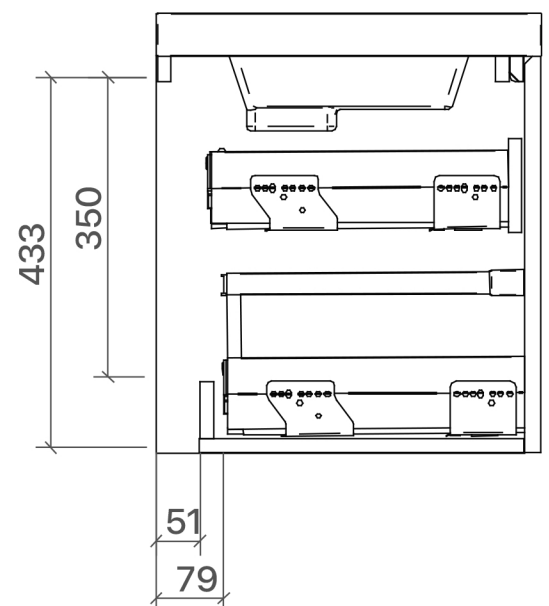

# FORM 32

**Category:** Bathroom Vanity

**Material:** Wood

**Dimensions:**

31.4"(W) x 17.7"(D) x 19.6"(H)

## Technical Data

Back view

Side view

\*Numbers are in millimeters