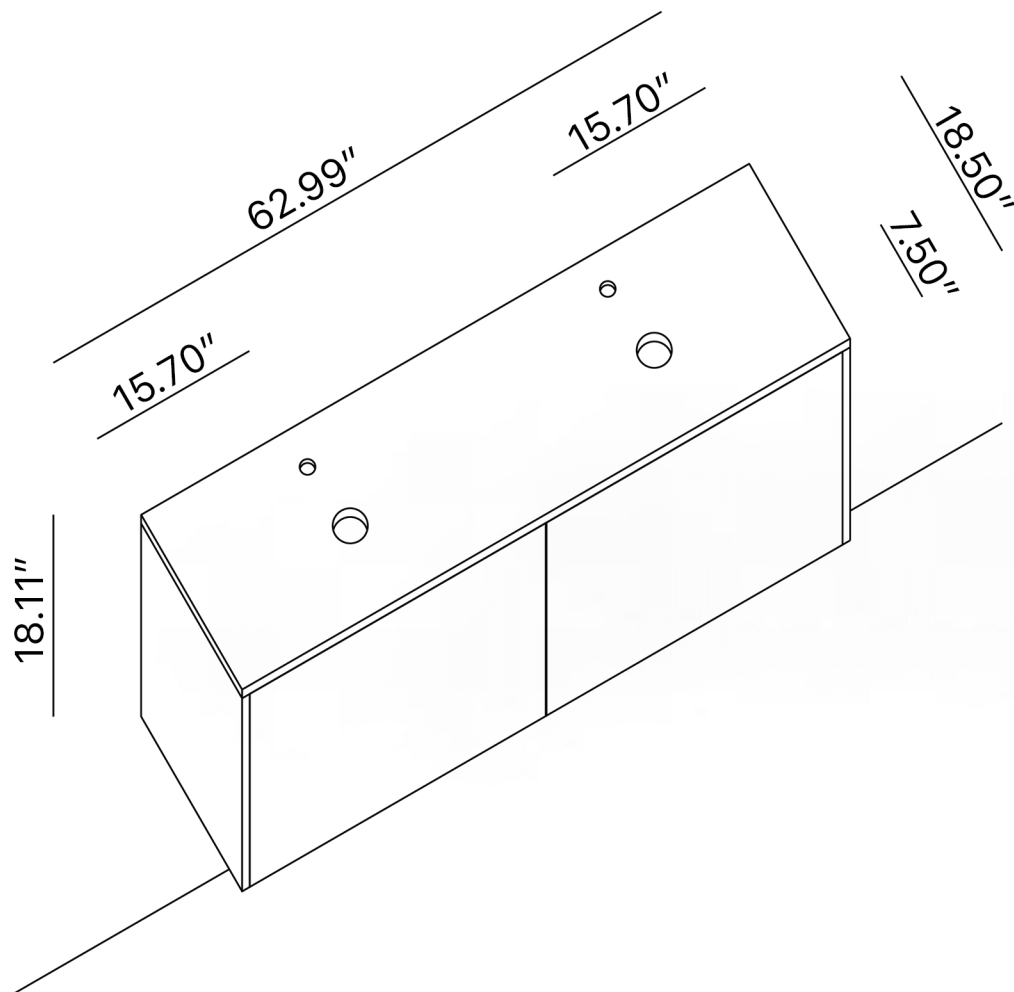

## LUCENT

Model: Lucent Double

Category: Bathroom Vanity

Material: Wood

Dimensions:

62.9"(L) x 18.5"(W) x 18.1"(H)

Description: Luxury bathroom vanity in black finish.

# SCHEDA MONTAGGIO ASSEMBLY INSTRUCTIONS

①

**Smontaggio Cassetto premendo leve di sgancio**  
**Disassemble drawer by pressing release clips**

②

**Fissaggio piastre a parete**  
**Plate fixing on wall**

③

**Ancoraggio e registrazione della consolle**  
**Unit anchoring and adjustment**