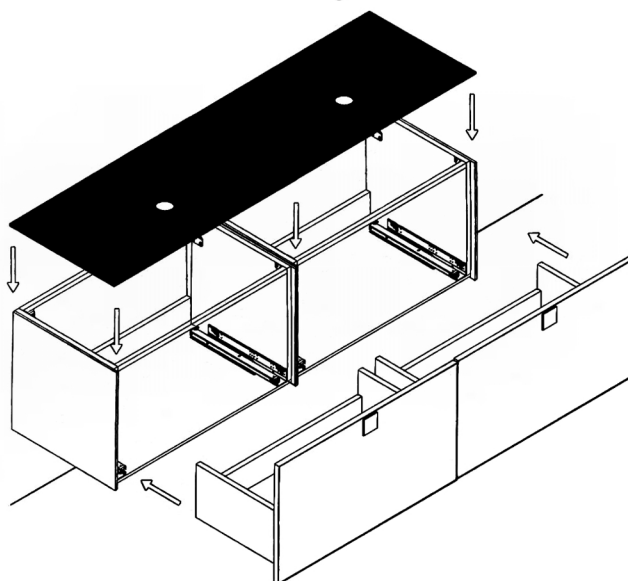

## LUCENT

Model: Lucent Double

Category: Bathroom Vanity

Material: Wood

Dimensions:

62.9"(L) x 18.5"(W) x 18.1"(H)

Description: Luxury bathroom vanity in black finish.

# SCHEDA MONTAGGIO ASSEMBLY INSTRUCTIONS

①

**Smontaggio Cassetto premendo leve di sgancio**  
**Disassemble drawer by pressing release clips**

②

**Fissaggio piastre a parete**  
**Plate fixing on wall**

③

**Ancoraggio e registrazione della consolle**  
**Unit anchoring and adjustment**

④

**installazione del piano ed inserimento**  
**del cassetto su guida**  
**Top board fixing on frame and drawer onto rails**