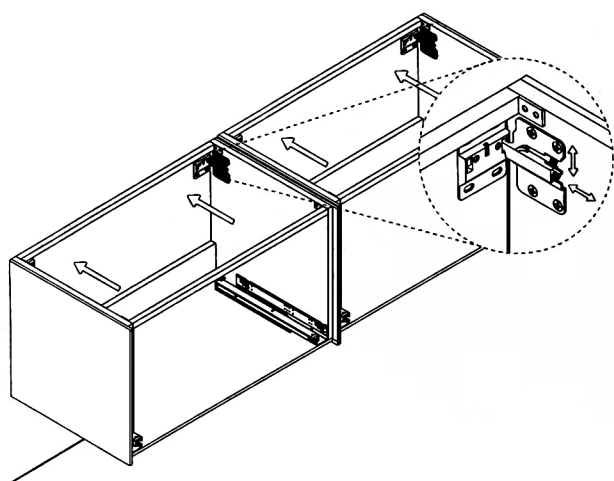

## LUCENT

Model: Lucent Double

Category: Bathroom Vanity

Material: Wood

Dimensions:

62.9"(L) x 18.5"(W) x 18.1"(H)

Description: Luxury bathroom vanity in black finish.

# SCHEDA MONTAGGIO ASSEMBLY INSTRUCTIONS

①

**Smontaggio Cassetto premendo leve di sgancio**  
**Disassemble drawer by pressing release clips**

②

**Fissaggio piastre a parete**  
**Plate fixing on wall**

③

**Ancoraggio e registrazione della consolle**  
**Unit anchoring and adjustment**

④

**installazione del piano ed inserimento**  
**del cassetto su guida**  
**Top board fixing on frame and drawer onto rails**