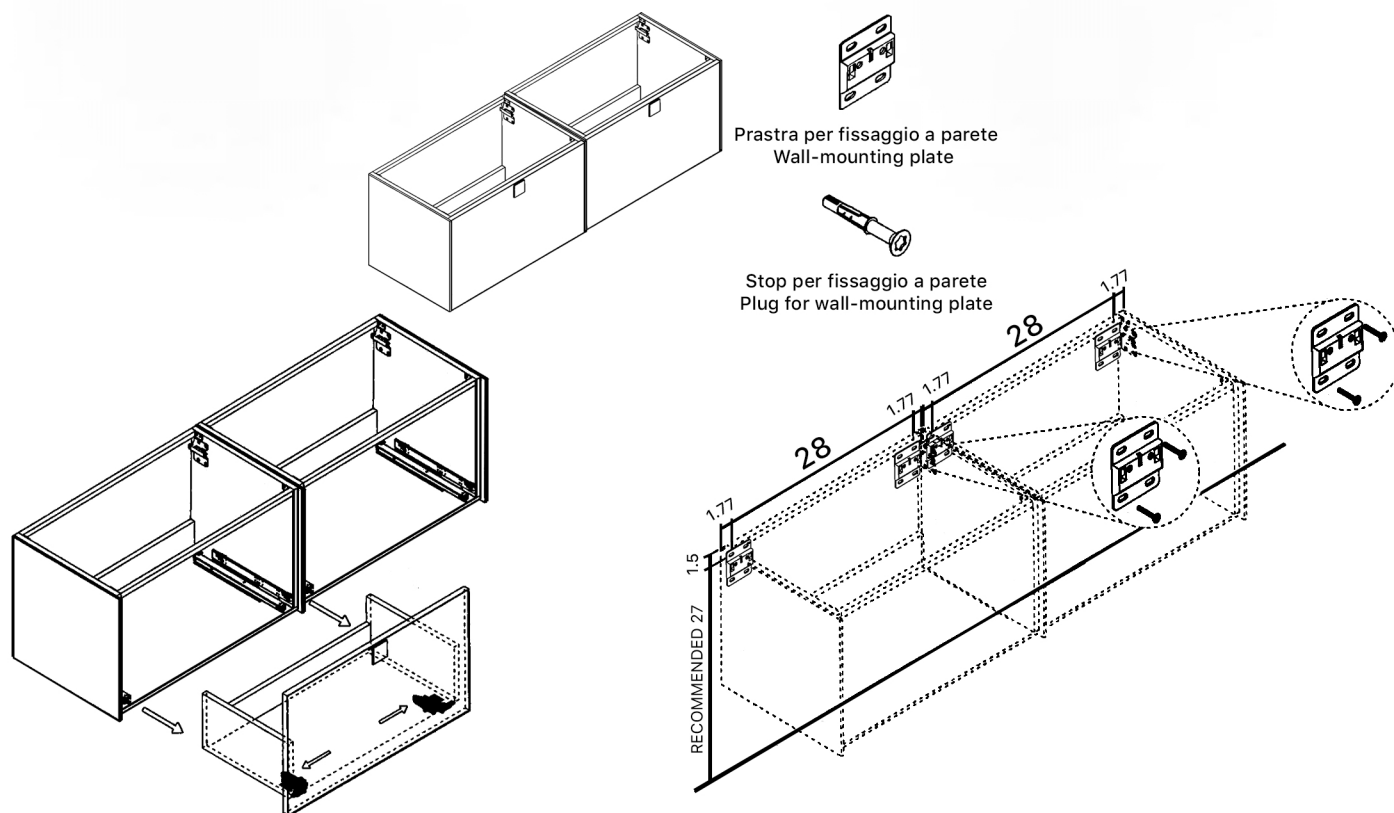

## LUCENT

Model: Lucent Double

Category: Bathroom Vanity

Material: Wood

Dimensions:

62.9"(L) x 18.5"(W) x 18.1"(H)

Description: Luxury bathroom vanity in black finish.

# SCHEDA MONTAGGIO ASSEMBLY INSTRUCTIONS

①

**Smontaggio Cassetto premendo leve di sgancio**  
**Disassemble drawer by pressing release clips**

②

**Fissaggio piastre a parete**  
**Plate fixing on wall**

③

**Ancoraggio e registrazione della consolle**  
**Unit anchoring and adjustment**

④

**installazione del piano ed inserimento**  
**del cassetto su guida**  
**Top board fixing on frame and drawer onto rails**