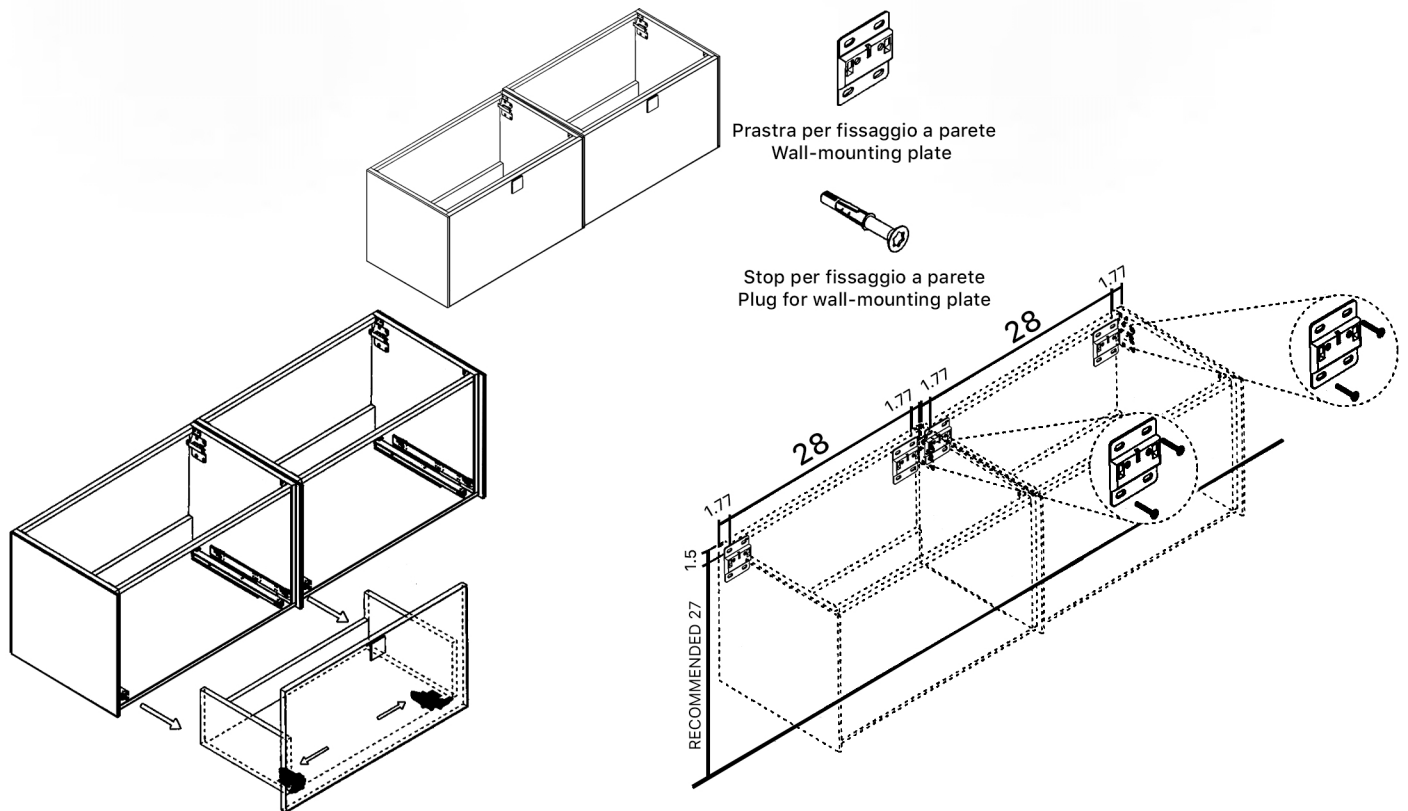

LUCENT

Model: Lucent Double

Category: Bathroom Vanity

Material: Wood

Dimensions:

62.9"(L) x 18.5"(W) x 18.1"(H)

Description: Luxury bathroom vanity in white finish.

SCHEDA MONTAGGIO ASSEMBLY INSTRUCTIONS

①

Smontaggio Cassetto premendo leve di sgancio
Disassemble drawer by pressing release clips

②

Fissaggio piastre a parete
Plate fixing on wall

③

Ancoraggio e registrazione della consolle
Unit anchoring and adjustment

④

installazione del piano ed inserimento
del cassetto su guida
Top board fixing on frame and drawer onto rails