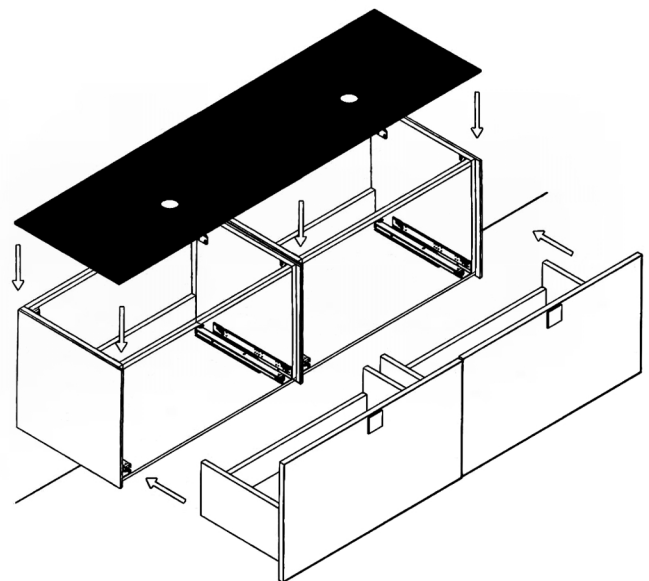

LUCENT

Model: Lucent Double

Category: Bathroom Vanity

Material: Wood

Dimensions:

62.9"(L) x 18.5"(W) x 18.1"(H)

Description: Luxury bathroom vanity in white finish.

SCHEDA MONTAGGIO ASSEMBLY INSTRUCTIONS

①

Smontaggio Cassetto premendo leve di sgancio
Disassemble drawer by pressing release clips

②

Fissaggio piastre a parete
Plate fixing on wall

③

Ancoraggio e registrazione della consolle
Unit anchoring and adjustment

④

installazione del piano ed inserimento
del cassetto su guida
Top board fixing on frame and drawer onto rails