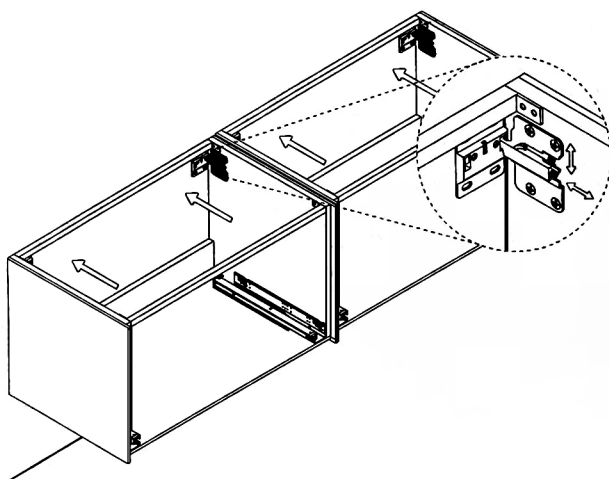

LUCENT

Model: Lucent Double

Category: Bathroom Vanity

Material: Wood

Dimensions:

62.9"(L) x 18.5"(W) x 18.1"(H)

Description: Luxury bathroom vanity in white finish.

SCHEDA MONTAGGIO ASSEMBLY INSTRUCTIONS

①

Smontaggio Cassetto premendo leve di sgancio
Disassemble drawer by pressing release clips

②

Fissaggio piastre a parete
Plate fixing on wall

③

Ancoraggio e registrazione della consolle
Unit anchoring and adjustment