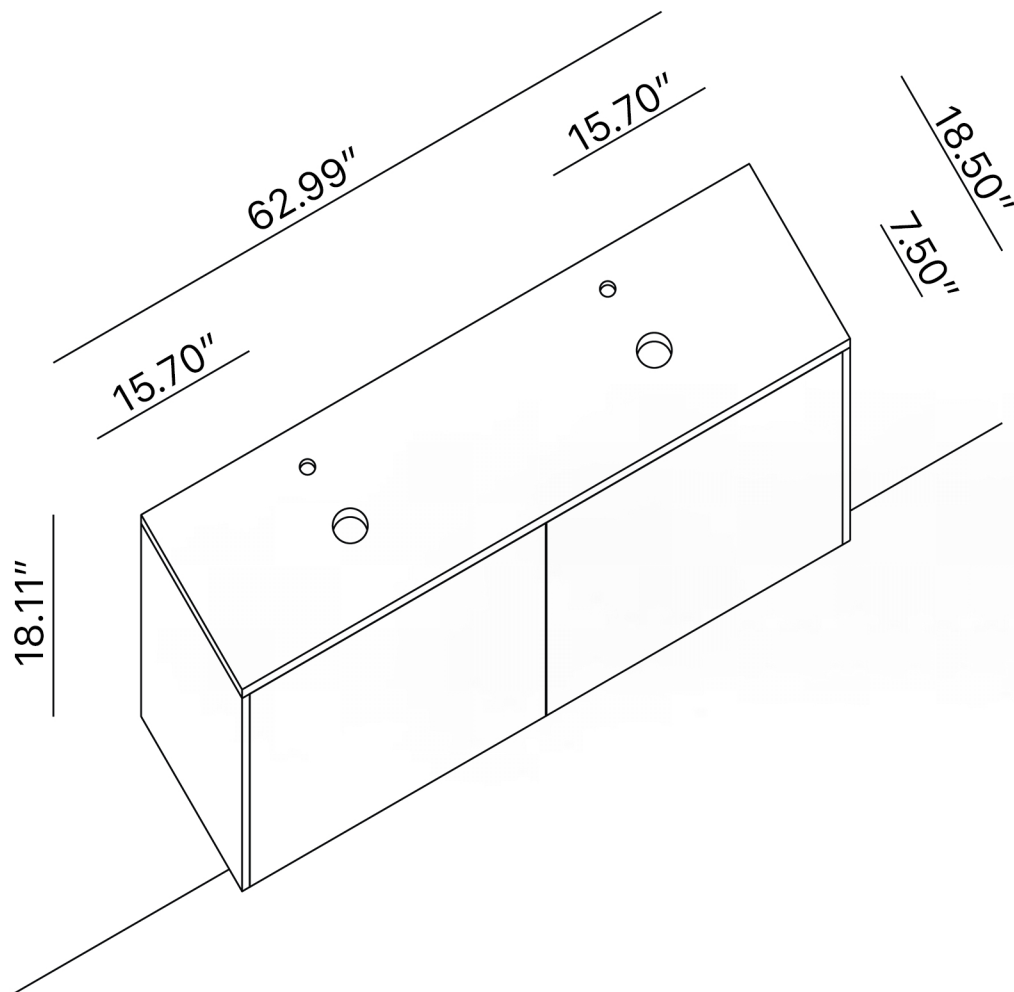

LUCENT

Model: Lucent Double

Category: Bathroom Vanity

Material: Wood

Dimensions:

62.9"(L) x 18.5"(W) x 18.1"(H)

Description: Luxury bathroom vanity in white finish.

SCHEDA MONTAGGIO ASSEMBLY INSTRUCTIONS