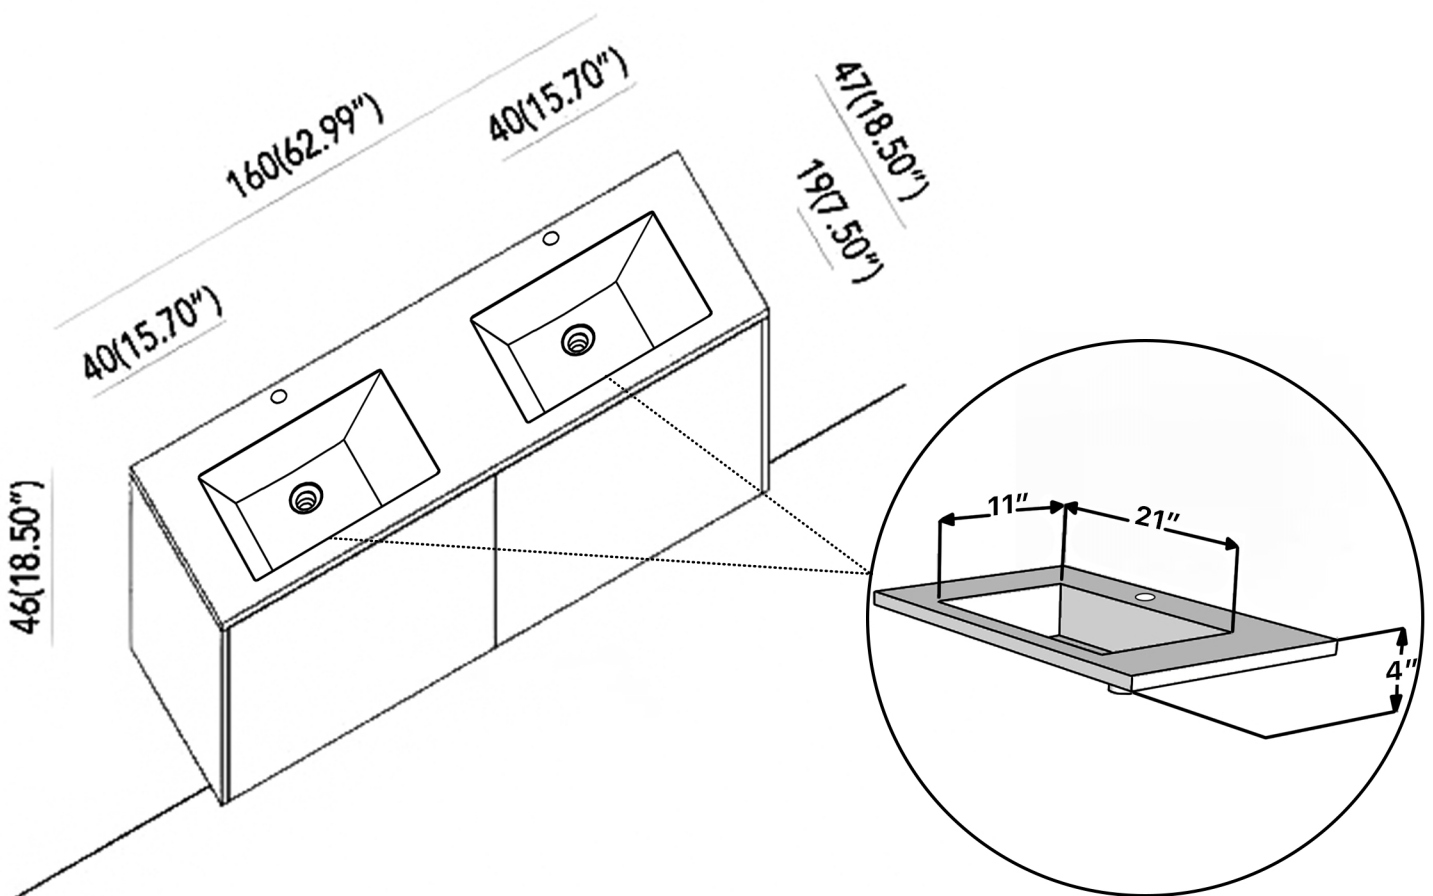

## MURANO

Model: Murano Double

Category: Vanity

Material: Wood

Dimensions: 63"(L) x 19"(W) x 18.1"(H)

Description: Luxury bathroom vanity in white and silver finish.

# SCHEMA MONTAGGIO ASSEMBLY INSTRUCTIONS

①

Smontaggio Cassetto premendo leve di sgancio  
Disassemble drawer by pressing release clips

②

Fissaggio piastre a parete  
Plate fixing on wall

③

Ancoraggio e registrazione della consolle  
Unit anchoring and adjustment