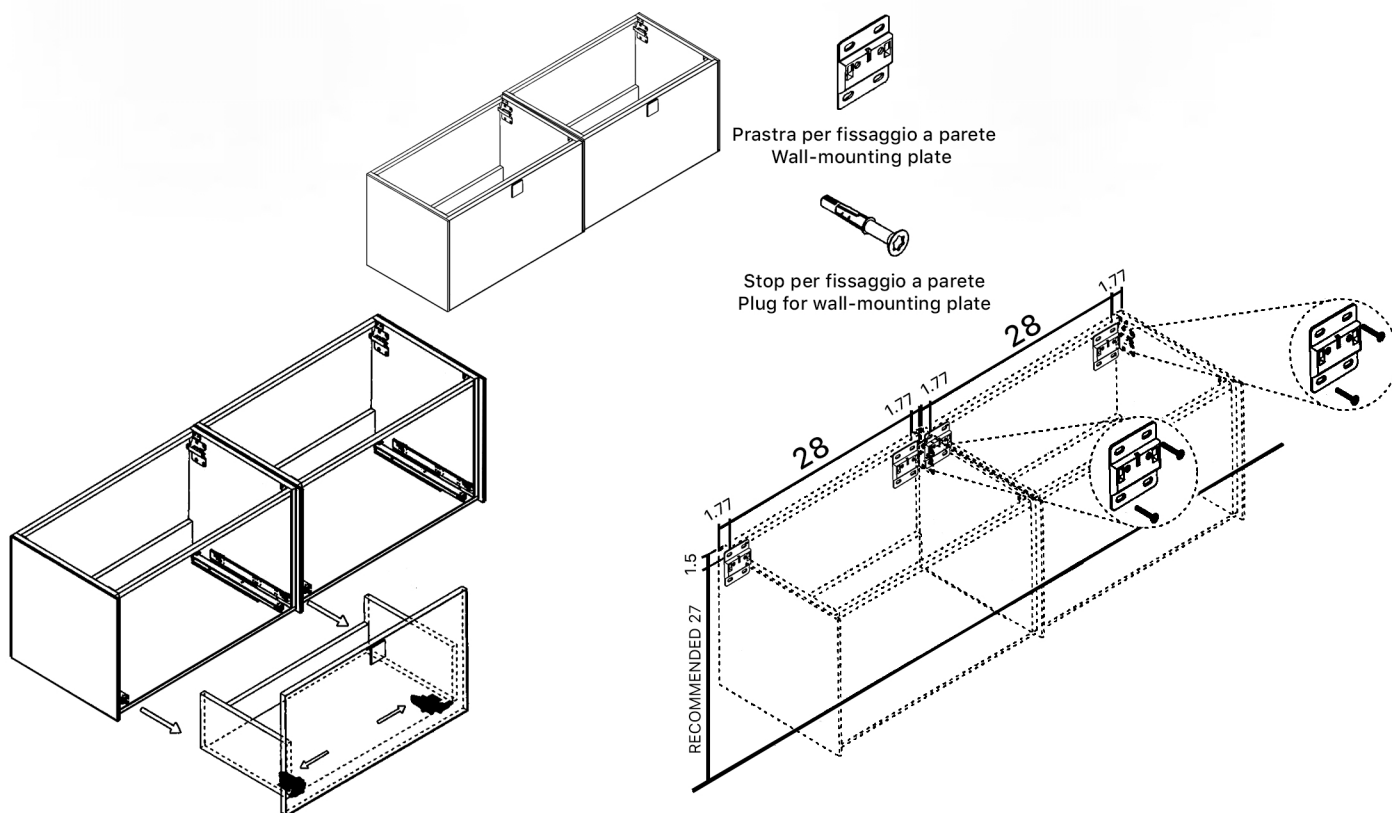

## MURANO

Model: Murano Double

Category: Vanity

Material: Wood

Dimensions: 63"(L) x 19"(W) x 18.1"(H)

Description: Luxury bathroom vanity in white and silver finish.

# SCHEMA MONTAGGIO ASSEMBLY INSTRUCTIONS

①

Smontaggio Cassetto premendo leve di sgancio  
Disassemble drawer by pressing release clips

②

Fissaggio piastre a parete  
Plate fixing on wall

③

Ancoraggio e registrazione della consolle  
Unit anchoring and adjustment

④

installazione del piano ed inserimento  
del cassetto su guida  
Top board fixing on frame and drawer onto rails