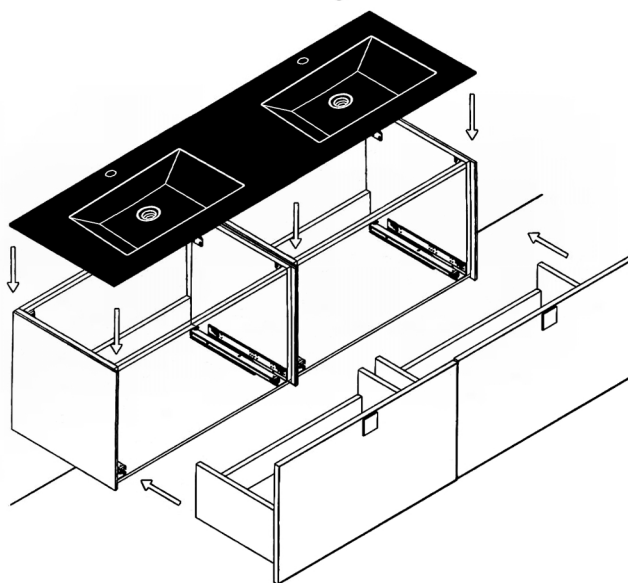

## MURANO

Model: Murano Double

Category: Vanity

Material: Wood

Dimensions: 63"(L) x 19"(W) x 18.1"(H)

Description: Luxury bathroom vanity in white and silver finish.

# SCHEMA MONTAGGIO ASSEMBLY INSTRUCTIONS

①

Smontaggio Cassetto premendo leve di sgancio  
Disassemble drawer by pressing release clips

②

Fissaggio piastre a parete  
Plate fixing on wall

③

Ancoraggio e registrazione della consolle  
Unit anchoring and adjustment

④

installazione del piano ed inserimento  
del cassetto su guida  
Top board fixing on frame and drawer onto rails