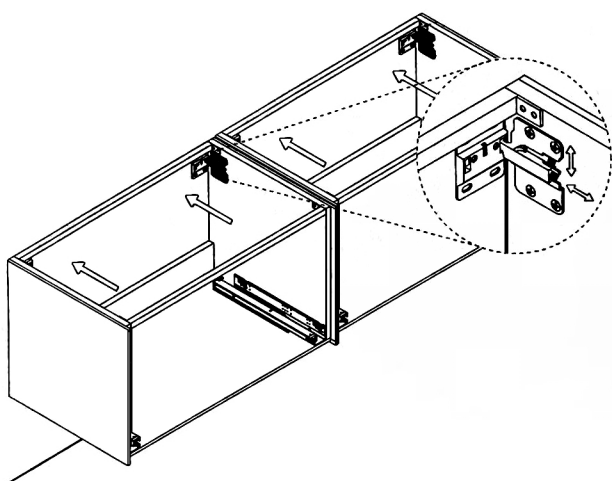

## MURANO

Model: Murano Double

Category: Vanity

Material: Wood

Dimensions: 63"(L) x 19"(W) x 18.1"(H)

Description: Luxury bathroom vanity in white and silver finish.

# SCHEMA MONTAGGIO ASSEMBLY INSTRUCTIONS

①

Smontaggio Cassetto premendo leve di sgancio  
Disassemble drawer by pressing release clips

②

Fissaggio piastre a parete  
Plate fixing on wall

③

Ancoraggio e registrazione della consolle  
Unit anchoring and adjustment

④

installazione del piano ed inserimento  
del cassetto su guida  
Top board fixing on frame and drawer onto rails