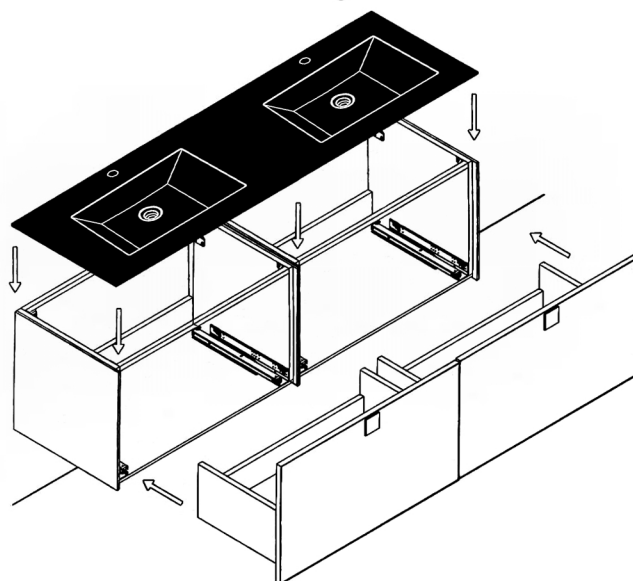

MURANO

Model: Murano Double

Category: Vanity

Material: Wood

Dimensions: 63"(L) x 19"(W) x 18.1"(H)

Description: Luxury bathroom vanity in black and gold finish.

SCHEMA MONTAGGIO ASSEMBLY INSTRUCTIONS

①

Smontaggio Cassetto premendo leve di sgancio
Disassemble drawer by pressing release clips

②

Fissaggio piastre a parete
Plate fixing on wall

③

Ancoraggio e registrazione della consolle
Unit anchoring and adjustment

④

installazione del piano ed inserimento
del cassetto su guida
Top board fixing on frame and drawer onto rails