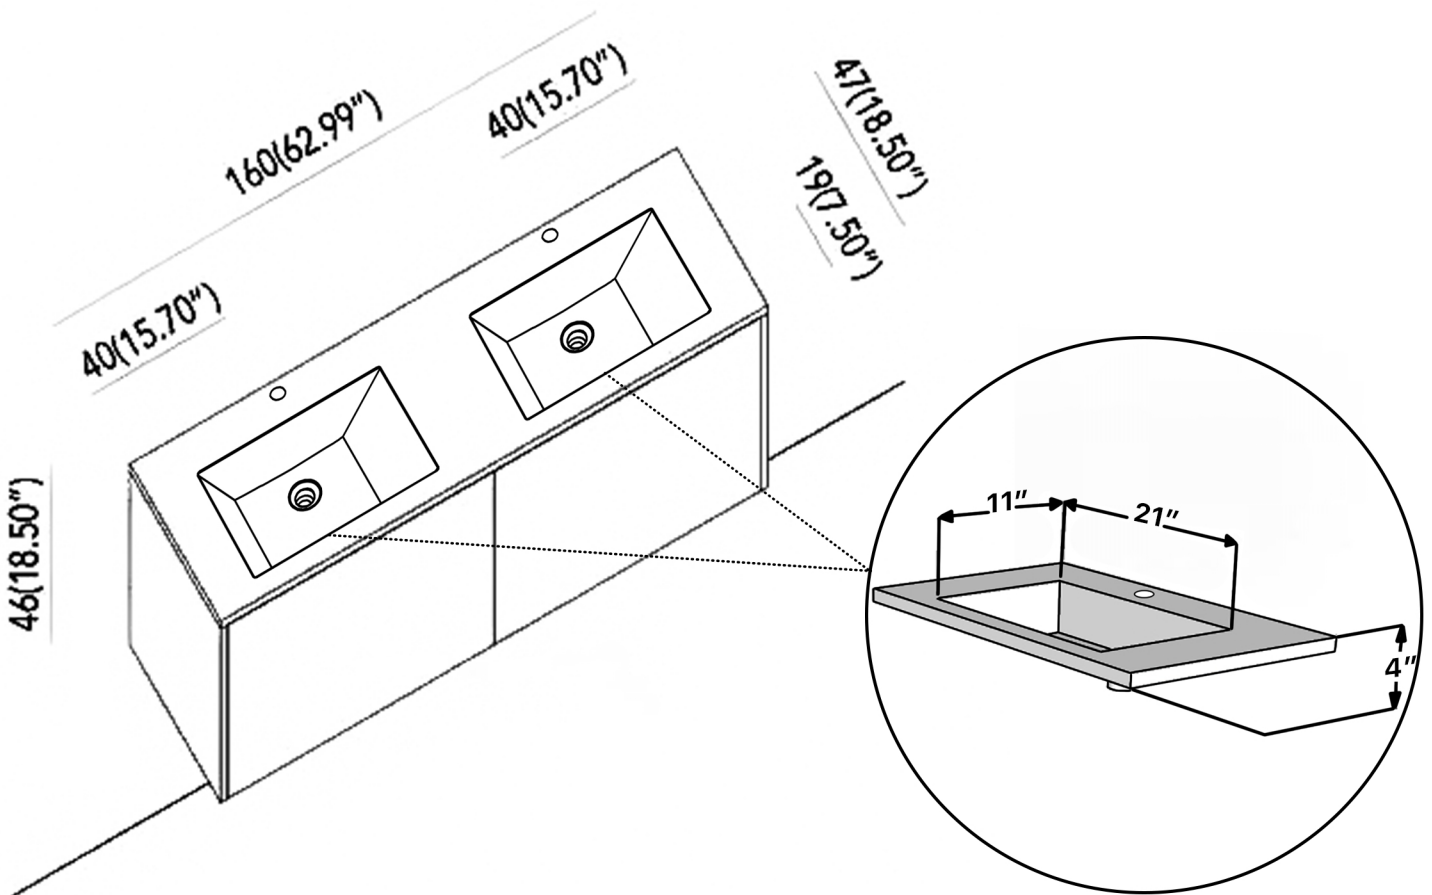

MURANO

Model: Murano Double

Category: Vanity

Material: Wood

Dimensions: 63"(L) x 19"(W) x 18.1"(H)

Description: Luxury bathroom vanity in black and gold finish.

SCHEMA MONTAGGIO ASSEMBLY INSTRUCTIONS

①

Smontaggio Cassetto premendo leve di sgancio
Disassemble drawer by pressing release clips

②

Fissaggio piastre a parete
Plate fixing on wall

③

Ancoraggio e registrazione della consolle
Unit anchoring and adjustment