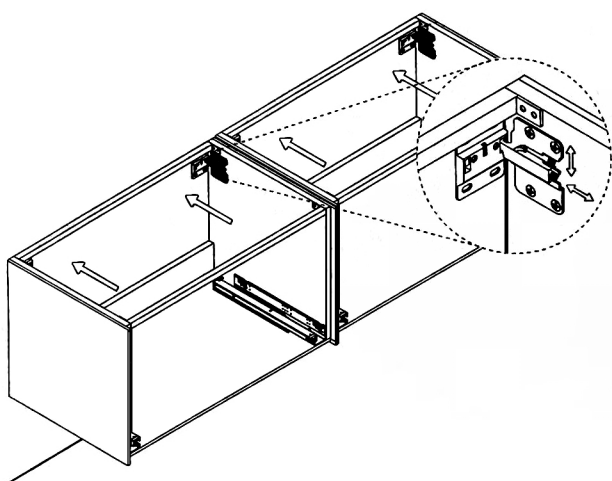

MURANO

Model: Murano Double

Category: Vanity

Material: Wood

Dimensions: 63"(L) x 19"(W) x 18.1"(H)

Description: Luxury bathroom vanity in black and gold finish.

SCHEMA MONTAGGIO ASSEMBLY INSTRUCTIONS

①

Smontaggio Cassetto premendo leve di sgancio
Disassemble drawer by pressing release clips

②

Fissaggio piastre a parete
Plate fixing on wall

③

Ancoraggio e registrazione della consolle
Unit anchoring and adjustment