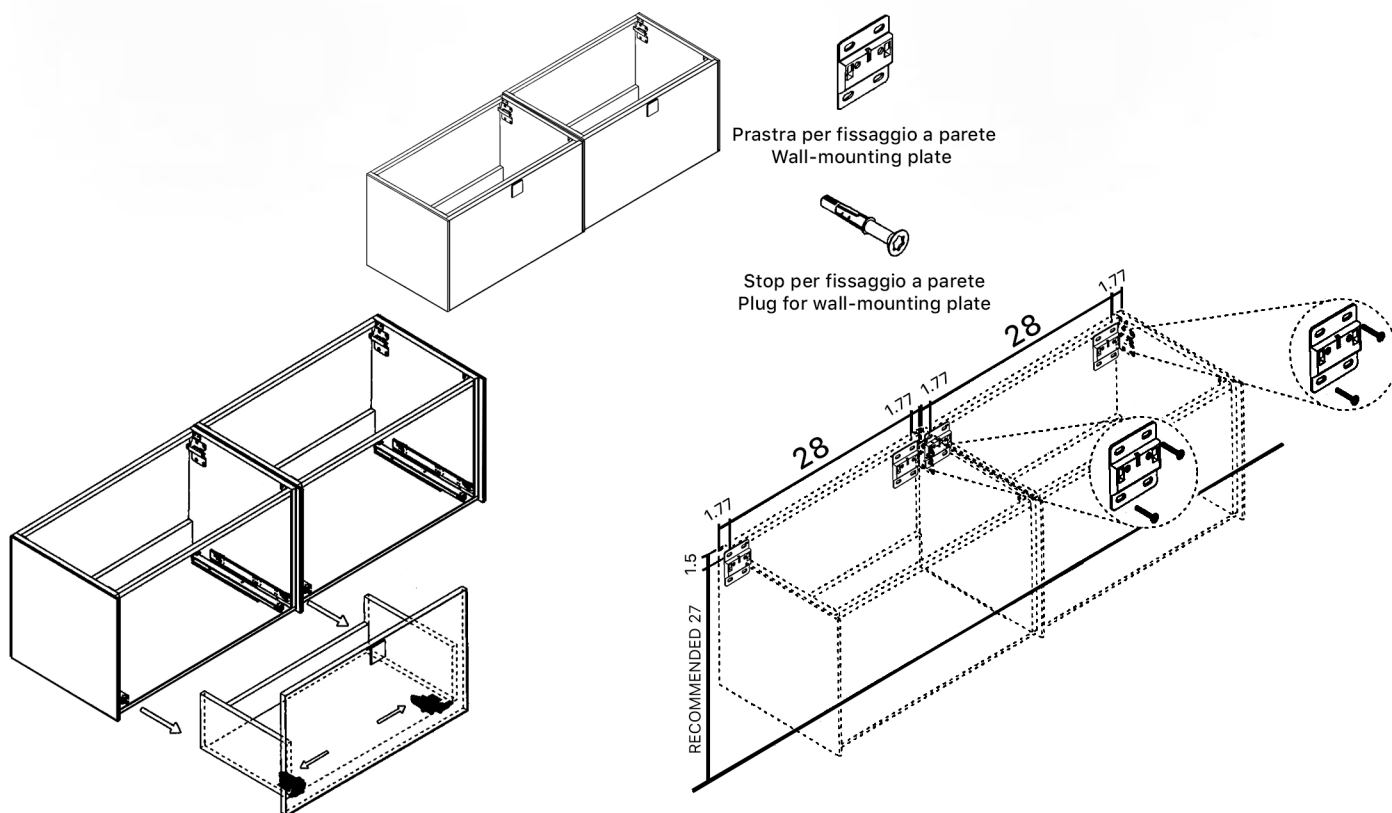

MURANO

Model: Murano Double

Category: Vanity

Material: Wood

Dimensions: 63"(L) x 19"(W) x 18.1"(H)

Description: Luxury bathroom vanity in black and gold finish.

SCHEMA MONTAGGIO ASSEMBLY INSTRUCTIONS

①

Smontaggio Cassetto premendo leve di sgancio
Disassemble drawer by pressing release clips

②

Fissaggio piastre a parete
Plate fixing on wall

③

Ancoraggio e registrazione della consolle
Unit anchoring and adjustment

④

installazione del piano ed inserimento
del cassetto su guida
Top board fixing on frame and drawer onto rails