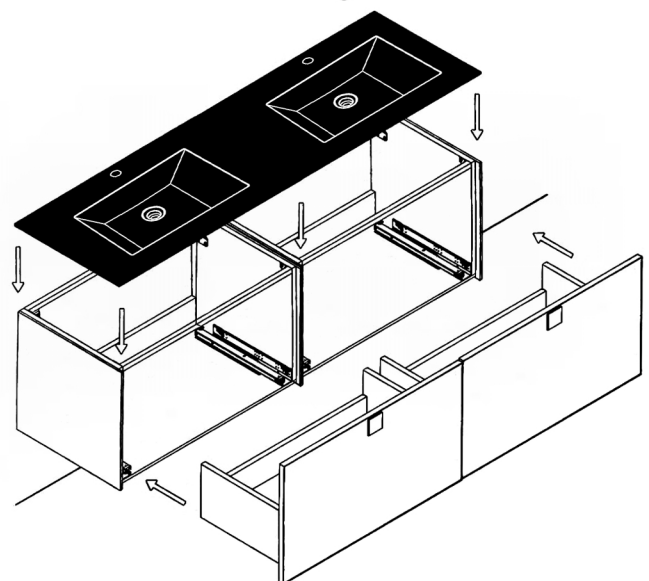

MURANO

Model: Murano Double

Category: Vanity

Material: Wood

Dimensions: 63"(L) x 19"(W) x 18.1"(H)

Description: Luxury bathroom vanity in bronze finish.

SCHEDA MONTAGGIO ASSEMBLY INSTRUCTIONS

①

Smontaggio Cassetto premendo leve di sgancio
Disassemble drawer by pressing release clips

②

Fissaggio piastre a parete
Plate fixing on wall

③

Ancoraggio e registrazione della consolle
Unit anchoring and adjustment

④

installazione del piano ed inserimento
del cassetto su guida
Top board fixing on frame and drawer onto rails