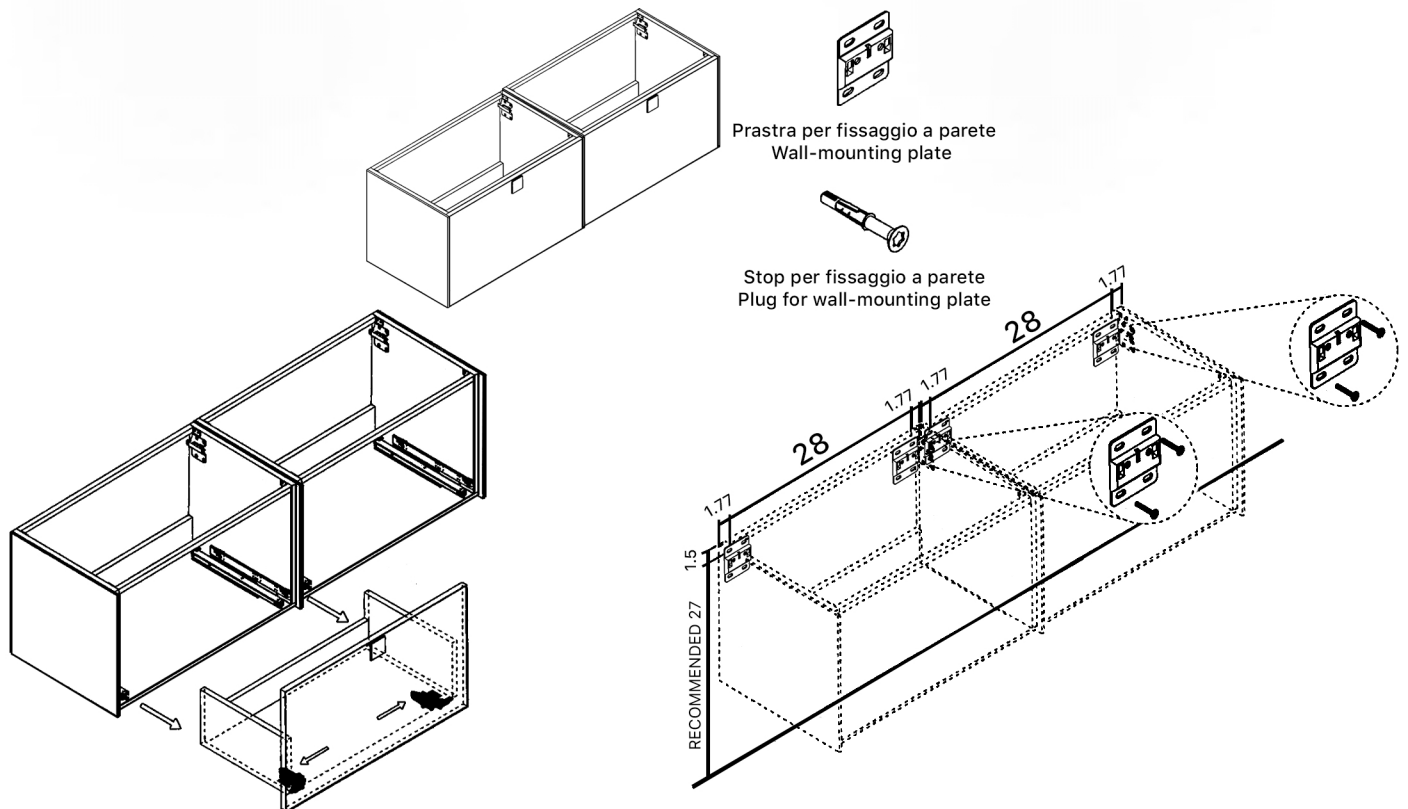

MURANO

Model: Murano Double

Category: Vanity

Material: Wood

Dimensions: 63"(L) x 19"(W) x 18.1"(H)

Description: Luxury bathroom vanity in bronze finish.

SCHEDA MONTAGGIO ASSEMBLY INSTRUCTIONS

①

Smontaggio Cassetto premendo leve di sgancio
Disassemble drawer by pressing release clips

②

Fissaggio piastre a parete
Plate fixing on wall

③

Ancoraggio e registrazione della consolle
Unit anchoring and adjustment

④

installazione del piano ed inserimento
del cassetto su guida
Top board fixing on frame and drawer onto rails