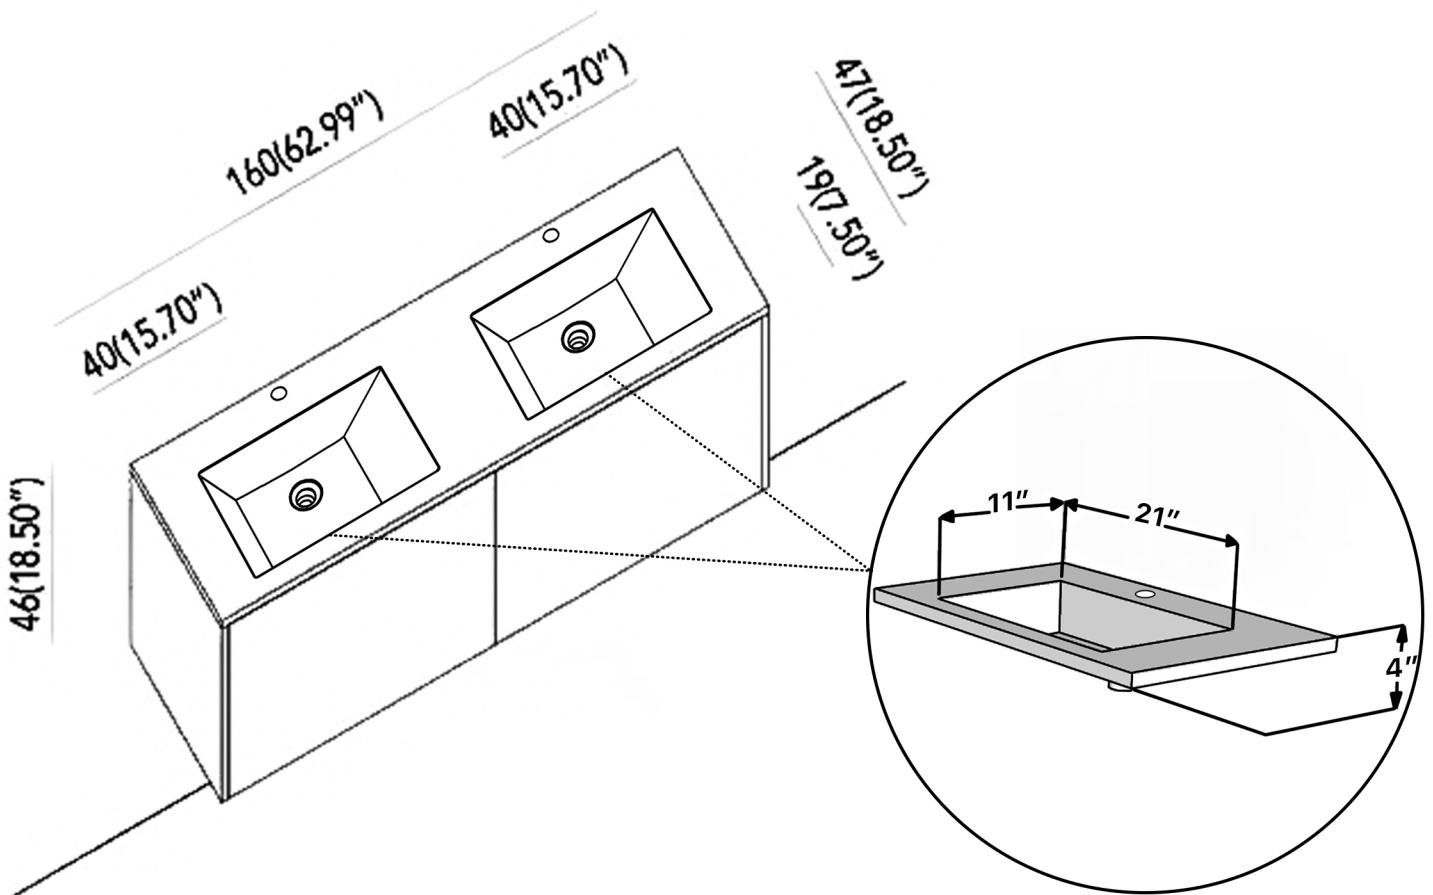

MURANO

Model: Murano Double

Category: Vanity

Material: Wood

Dimensions: 63"(L) x 19"(W) x 18.1"(H)

Description: Luxury bathroom vanity in bronze finish.

SCHEDA MONTAGGIO ASSEMBLY INSTRUCTIONS

①

Smontaggio Cassetto premendo leve di sgancio
Disassemble drawer by pressing release clips

②

Fissaggio piastre a parete
Plate fixing on wall

③

Ancoraggio e registrazione della consolle
Unit anchoring and adjustment