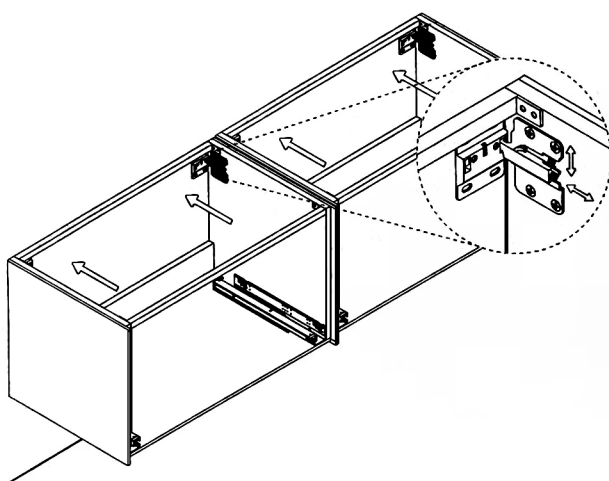

MURANO

Model: Murano Double

Category: Vanity

Material: Wood

Dimensions: 63"(L) x 19"(W) x 18.1"(H)

Description: Luxury bathroom vanity in bronze finish.

SCHEDA MONTAGGIO ASSEMBLY INSTRUCTIONS

①

Smontaggio Cassetto premendo leve di sgancio
Disassemble drawer by pressing release clips

②

Fissaggio piastre a parete
Plate fixing on wall

③

Ancoraggio e registrazione della consolle
Unit anchoring and adjustment