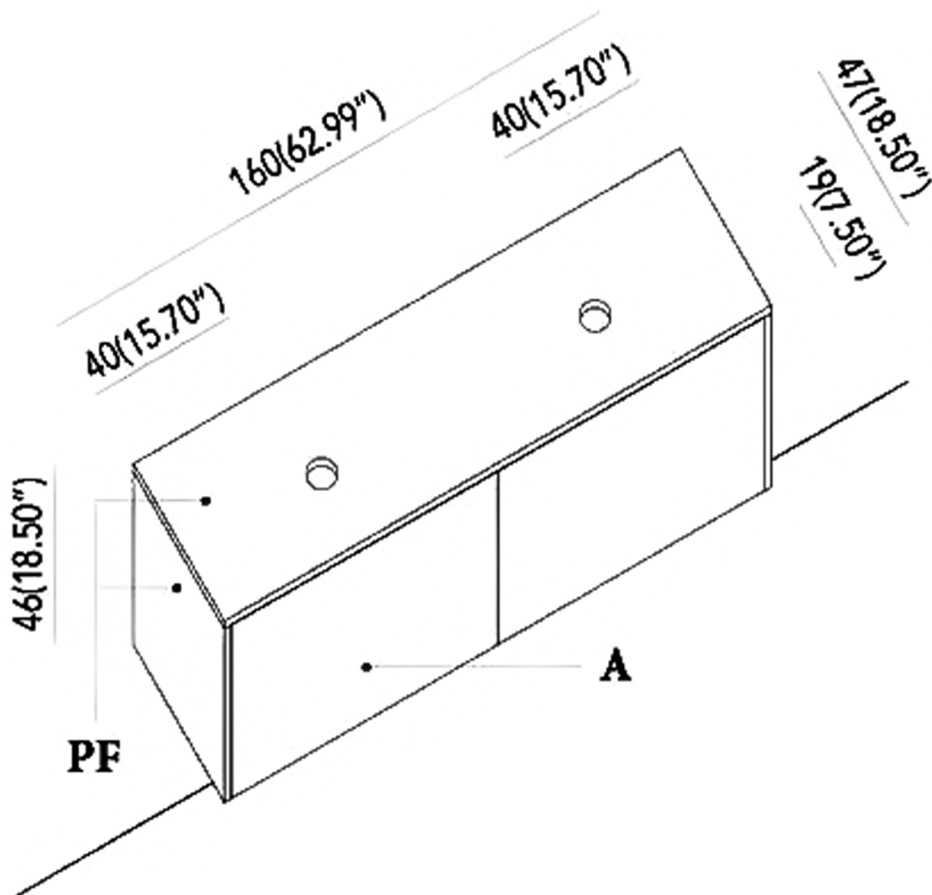

## MURANO

Model: Murano Double

Category: Vanity

Material: Wood

Dimensions: 63"(L) x 19"(W) x 18.1"(H)

Description: Luxury bathroom vanity in white and silver finish.

# SCHEMA MONTAGGIO ASSEMBLY INSTRUCTIONS

①

Smontaggio Cassetto premendo leve di sgancio  
Disassemble drawer by pressing release clips

②

Fissaggio piastre a parete  
Plate fixing on wall

③

Ancoraggio e registrazione della consolle  
Unit anchoring and adjustment