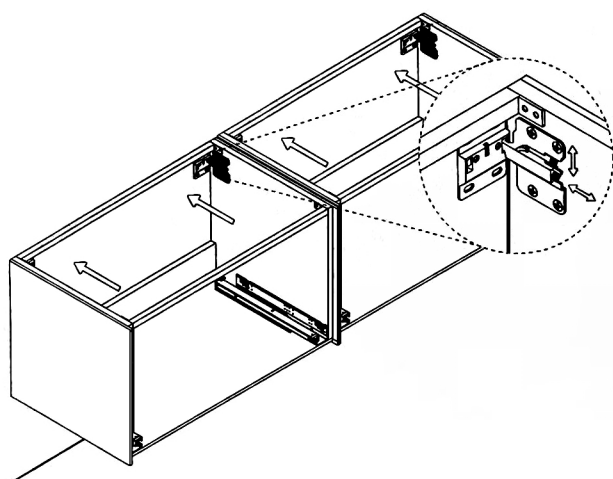

## MURANO

Model: Murano Double

Category: Vanity

Material: Wood

Dimensions: 63"(L) x 19"(W) x 18.1"(H)

Description: Luxury bathroom vanity in white and silver finish.

# SCHEMA MONTAGGIO ASSEMBLY INSTRUCTIONS

①

Smontaggio Cassetto premendo leve di sgancio  
Disassemble drawer by pressing release clips

②

Fissaggio piastre a parete  
Plate fixing on wall

③

Ancoraggio e registrazione della consolle  
Unit anchoring and adjustment

④

installazione del piano ed inserimento  
del cassetto su guida  
Top board fixing on frame and drawer onto rails