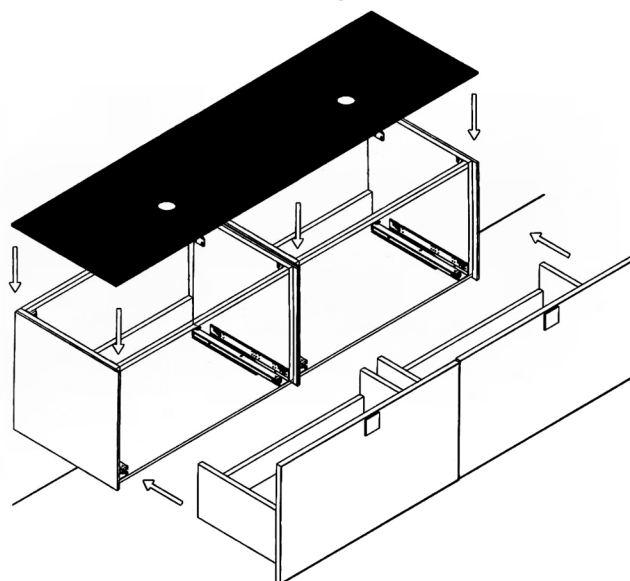

## MURANO

Model: Murano Double

Category: Vanity

Material: Wood

Dimensions: 63"(L) x 19"(W) x 18.1"(H)

Description: Luxury bathroom vanity in white and silver finish.

# SCHEMA MONTAGGIO ASSEMBLY INSTRUCTIONS

①

Smontaggio Cassetto premendo leve di sgancio  
Disassemble drawer by pressing release clips

②

Fissaggio piastre a parete  
Plate fixing on wall

③

Ancoraggio e registrazione della consolle  
Unit anchoring and adjustment

④

installazione del piano ed inserimento  
del cassetto su guida  
Top board fixing on frame and drawer onto rails