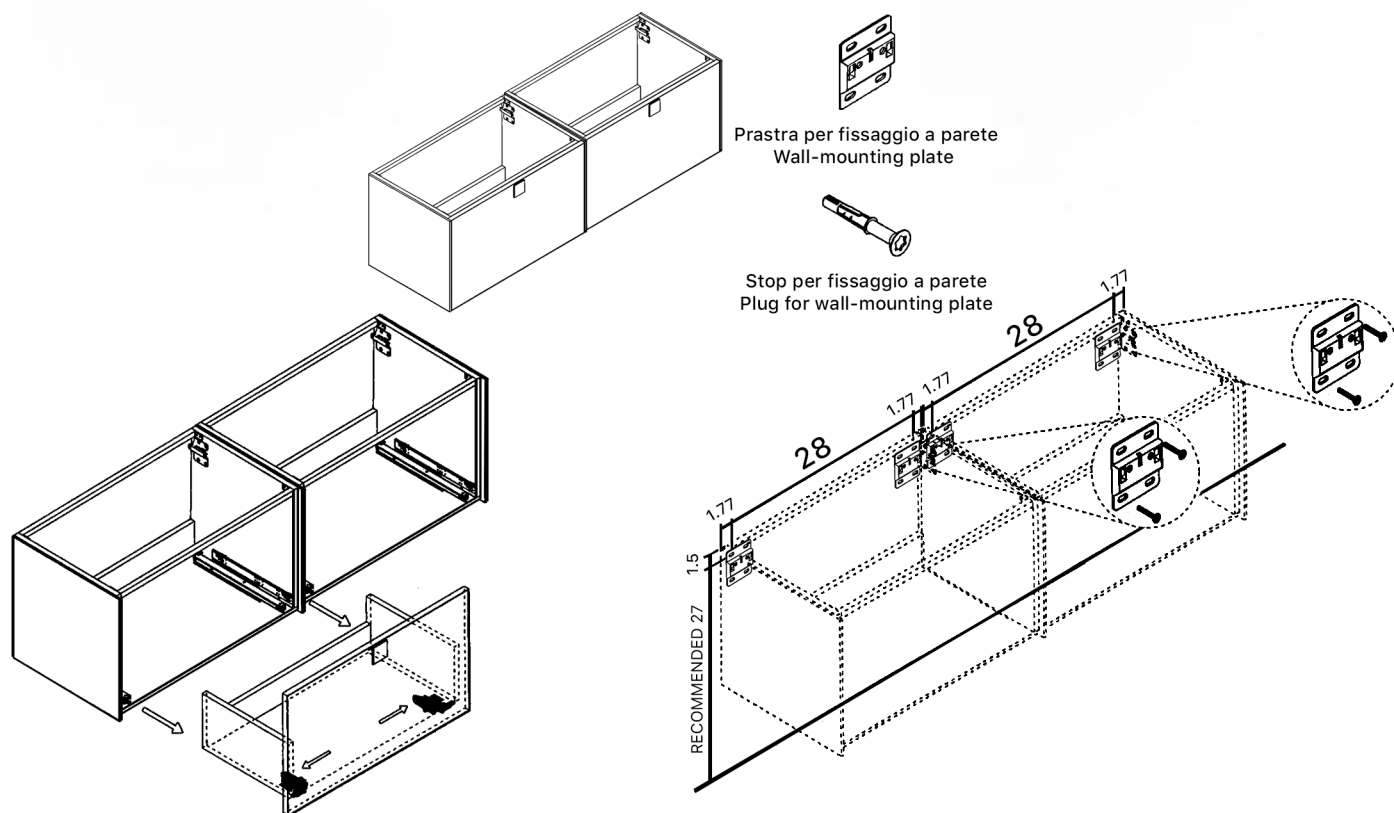

## MURANO

Model: Murano Double

Category: Vanity

Material: Wood

Dimensions: 63"(L) x 19"(W) x 18.1"(H)

Description: Luxury bathroom vanity in white and silver finish.

# SCHEMA MONTAGGIO ASSEMBLY INSTRUCTIONS

①

Smontaggio Cassetto premendo leve di sgancio  
Disassemble drawer by pressing release clips

②

Fissaggio piastre a parete  
Plate fixing on wall

③

Ancoraggio e registrazione della consolle  
Unit anchoring and adjustment

④

installazione del piano ed inserimento  
del cassetto su guida  
Top board fixing on frame and drawer onto rails