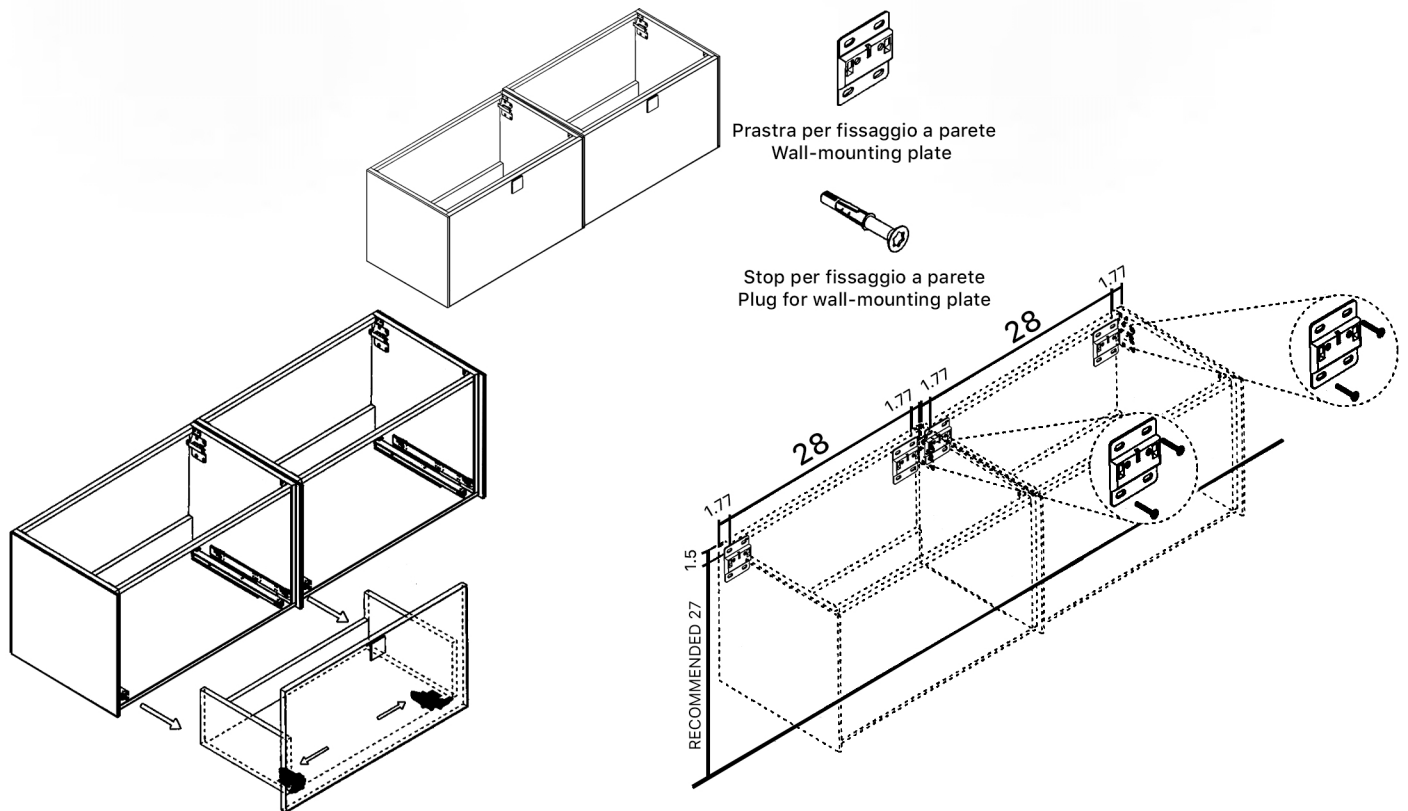

MURANO

Model: Murano Double

Category: Vanity

Material: Wood

Dimensions: 63"(L) x 19"(W) x 18.1"(H)

Description: Luxury bathroom vanity in white and gold finish.

SCHEMA MONTAGGIO ASSEMBLY INSTRUCTIONS

①

Smontaggio Cassetto premendo leve di sgancio
Disassemble drawer by pressing release clips

②

Fissaggio piastre a parete
Plate fixing on wall

③

Ancoraggio e registrazione della consolle
Unit anchoring and adjustment

④

installazione del piano ed inserimento
del cassetto su guida
Top board fixing on frame and drawer onto rails