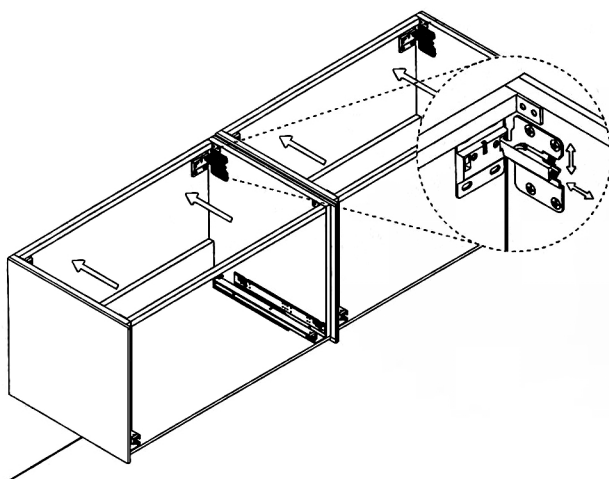

MURANO

Model: Murano Double

Category: Vanity

Material: Wood

Dimensions: 63"(L) x 19"(W) x 18.1"(H)

Description: Luxury bathroom vanity in white and gold finish.

SCHEMA MONTAGGIO ASSEMBLY INSTRUCTIONS

①

Smontaggio Cassetto premendo leve di sgancio
Disassemble drawer by pressing release clips

②

Fissaggio piastre a parete
Plate fixing on wall

③

Ancoraggio e registrazione della consolle
Unit anchoring and adjustment