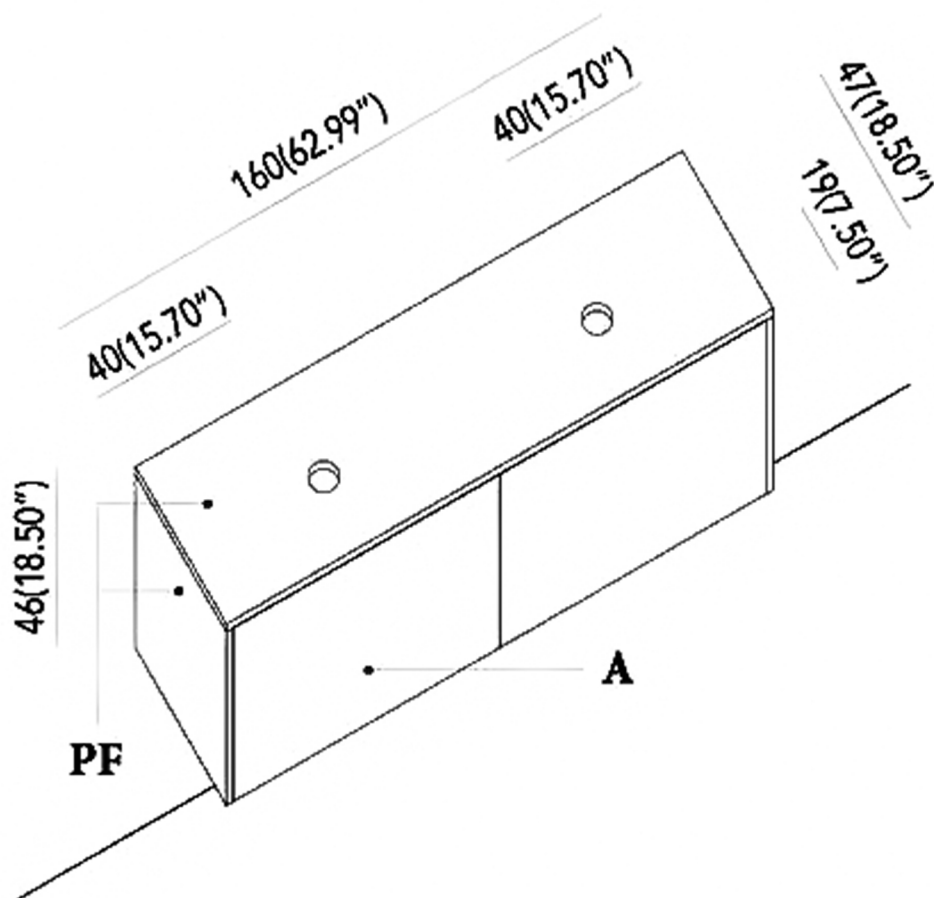

MURANO

Model: Murano Double

Category: Vanity

Material: Wood

Dimensions: 63"(L) x 19"(W) x 18.1"(H)

Description: Luxury bathroom vanity in white and gold finish.

SCHEMA MONTAGGIO ASSEMBLY INSTRUCTIONS

①

Smontaggio Cassetto premendo leve di sgancio
Disassemble drawer by pressing release clips

②

Fissaggio piastre a parete
Plate fixing on wall

③

Ancoraggio e registrazione della consolle
Unit anchoring and adjustment