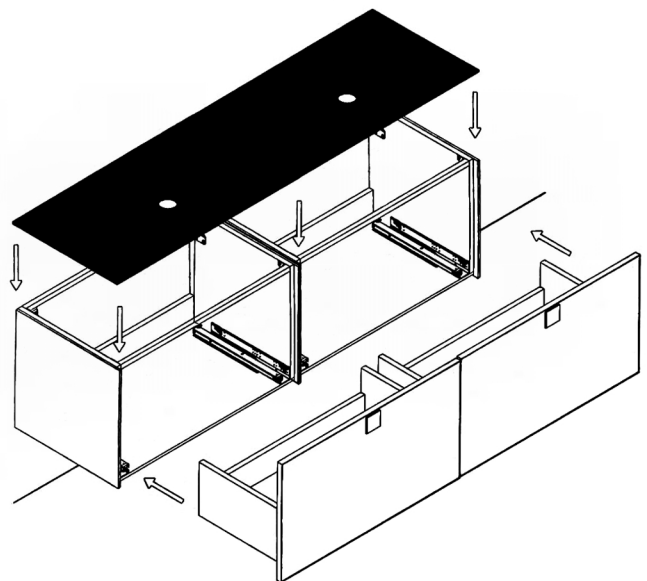

MURANO

Model: Murano Double

Category: Vanity

Material: Wood

Dimensions: 63"(L) x 19"(W) x 18.1"(H)

Description: Luxury bathroom vanity in white and gold finish.

SCHEMA MONTAGGIO ASSEMBLY INSTRUCTIONS

①

Smontaggio Cassetto premendo leve di sgancio
Disassemble drawer by pressing release clips

②

Fissaggio piastre a parete
Plate fixing on wall

③

Ancoraggio e registrazione della consolle
Unit anchoring and adjustment

④

installazione del piano ed inserimento
del cassetto su guida
Top board fixing on frame and drawer onto rails