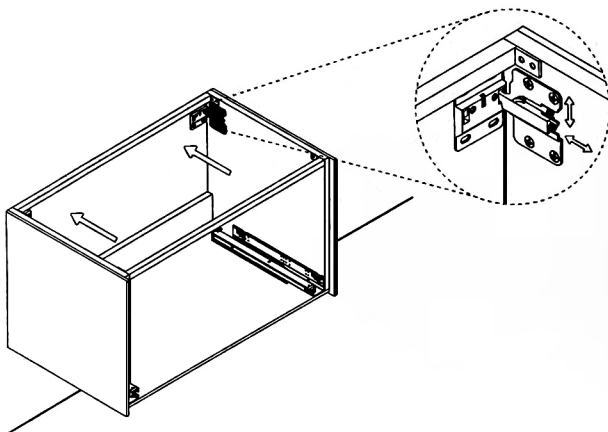

LUCENT

Model: Lucent Single

Category: Vanity

Material: Wood + Crystal

Dimensions: 32"(L) x 19"(W) x 18.1"(H)

Description: Luxury crystal bathroom vanity in grey-smoke silver finish

*Numbers are in inches

SCHEDA MONTAGGIO ASSEMBLY INSTRUCTIONS

Prastra per fissaggio a parete
Wall-mounting plate

Stop per fissaggio a parete
Plug for wall-mounting plate

①

Smontaggio Cassetto premendo leve di sgancio
Disassemble drawer by pressing release clips

②

Fissaggio piastre a parete
Plate fixing on wall

③

Ancoraggio e registrazione della consolle
Unit anchoring and adjustment

④

installazione del piano ed inserimento
del cassetto su guida
Top board fixing on frame and drawer onto rails