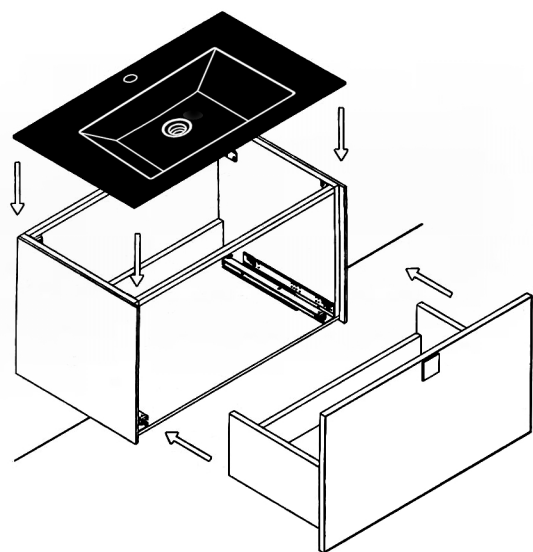

LUCENT

Model: Lucent Single

Category: Vanity

Material: Wood + Crystal

Dimensions: 32"(L) x 19"(W) x 18.1"(H)

Description: Luxury crystal bathroom vanity in grey-smoke silver finish

*Numbers are in inches

SCHEDA MONTAGGIO ASSEMBLY INSTRUCTIONS

Prastra per fissaggio a parete
Wall-mounting plate

Stop per fissaggio a parete
Plug for wall-mounting plate

①

Smontaggio Cassetto premendo leve di sgancio
Disassemble drawer by pressing release clips

②

Fissaggio piastre a parete
Plate fixing on wall

③

Ancoraggio e registrazione della consolle
Unit anchoring and adjustment

④

installazione del piano ed inserimento
del cassetto su guida
Top board fixing on frame and drawer onto rails