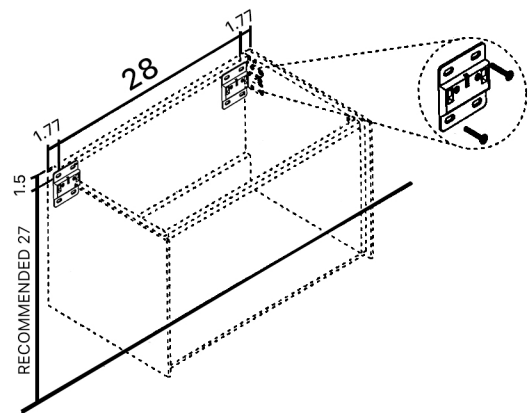

LUCENT

Model: Lucent Single

Category: Vanity

Material: Wood + Crystal

Dimensions: 32"(L) x 19"(W) x 18.1"(H)

Description: Luxury crystal bathroom vanity in grey-smoke silver finish

*Numbers are in inches

SCHEDA MONTAGGIO ASSEMBLY INSTRUCTIONS

Prastra per fissaggio a parete
Wall-mounting plate

Stop per fissaggio a parete
Plug for wall-mounting plate

①

Smontaggio Cassetto premendo leve di sgancio
Disassemble drawer by pressing release clips

②

Fissaggio piastre a parete
Plate fixing on wall

③

Ancoraggio e registrazione della consolle
Unit anchoring and adjustment

④

installazione del piano ed inserimento
del cassetto su guida
Top board fixing on frame and drawer onto rails