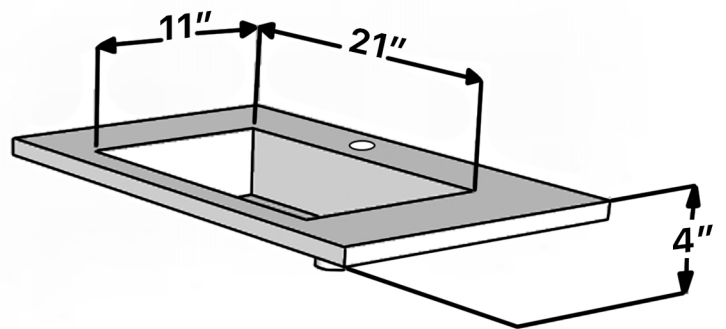

LUCENT

Model: Lucent Single

Category: Vanity

Material: Wood + Crystal

Dimensions: 32"(L) x 19"(W) x 18.1"(H)

Description: Luxury crystal bathroom vanity in grey-smoke silver finish

*Numbers are in inches

SCHEDA MONTAGGIO ASSEMBLY INSTRUCTIONS

Prastra per fissaggio a parete
Wall-mounting plate

Stop per fissaggio a parete
Plug for wall-mounting plate

①

Smontaggio Cassetto premendo leve di sgancio
Disassemble drawer by pressing release clips

②

Fissaggio piastre a parete
Plate fixing on wall