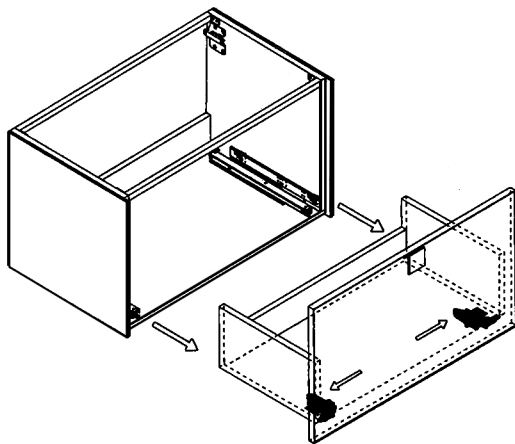

LUCENT

Model: Lucent Single

Category: Vanity

Material: Wood + Crystal

Dimensions: 32"(L) x 19"(W) x 18.1"(H)

Description: Luxury crystal bathroom vanity in grey-smoke silver finish

*Numbers are in inches

SCHEDA MONTAGGIO ASSEMBLY INSTRUCTIONS

Prastra per fissaggio a parete
Wall-mounting plate

Stop per fissaggio a parete
Plug for wall-mounting plate

①

Smontaggio Cassetto premendo leve di sgancio
Disassemble drawer by pressing release clips

②

Fissaggio piastre a parete
Plate fixing on wall