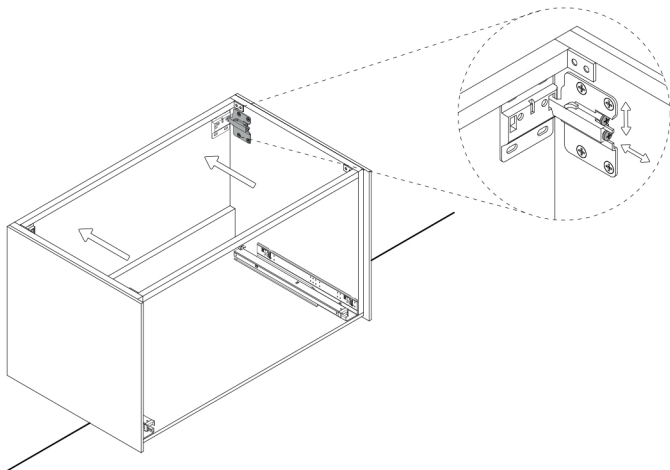

LUCENT 40

Category: Bathroom Vanity

Material: Wood & Murano Glass

Dimensions:

40" (W) x 18.50" (D) x 18" (H)

Colors:

Technical Data

*Numbers are in inches

1

Smontaggio Cassetto premendo leve di sgancio
Disassemble drawer by pressing release clips

2

Fissaggio piastre a parete
Plate fixing on wall

3

Ancoraggio e registrazione della console
Unit anchoring and adjustment