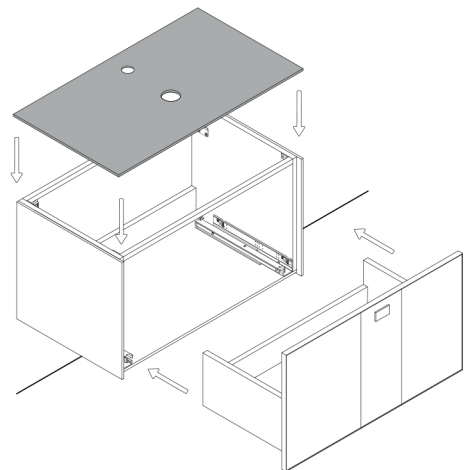

LUCENT 40

Category: Bathroom Vanity

Material: Wood & Murano Glass

Dimensions:

40" (W) x 18.50" (D) x 18" (H)

Colors:

Technical Data

*Numbers are in inches

1

Smontaggio Cassetto premendo leve di sgancio
Disassemble drawer by pressing release clips

2

Fissaggio piastre a parete
Plate fixing on wall

3

Ancoraggio e registrazione della console
Unit anchoring and adjustment

4

installazione del piano ed inserimento
del cassetto su guida
Top board fixing on frame and drawer onto rails