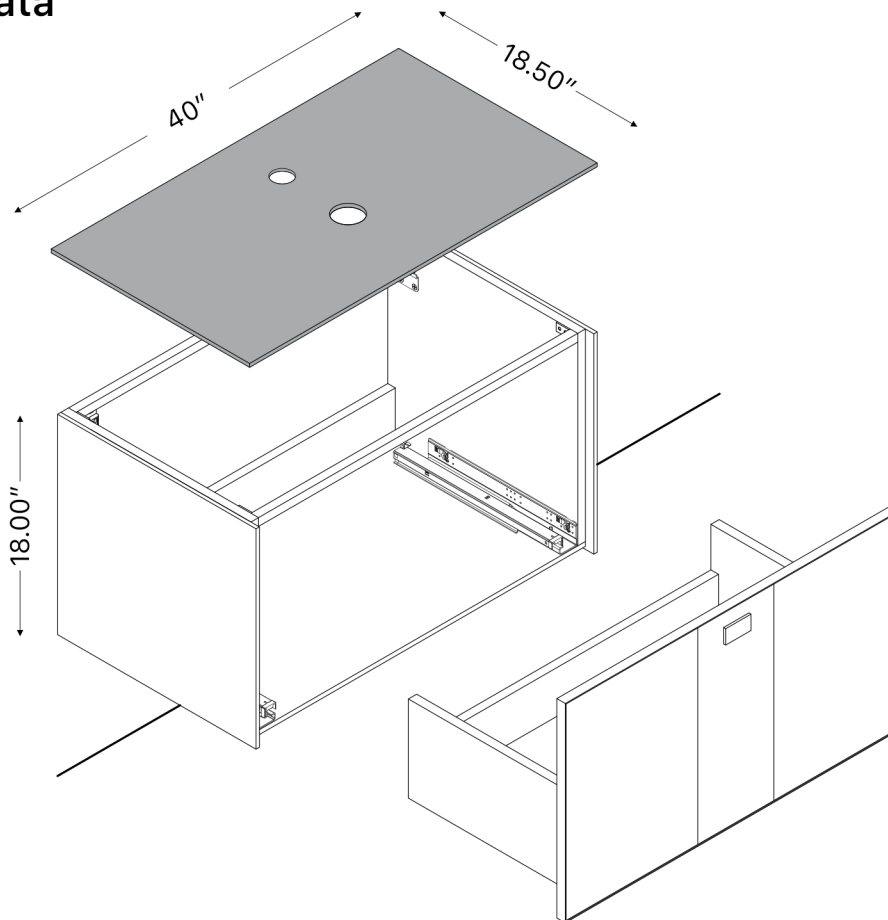

LUCENT 40

Category: Bathroom Vanity

Material: Wood & Murano Glass

Dimensions:

40" (W) x 18.50" (D) x 18" (H)

Colors:

Technical Data

*Numbers are in inches

1

Smontaggio Cassetto premendo leve di sgancio
Disassemble drawer by pressing release clips

2

Fissaggio piastre a parete
Plate fixing on wall

3

Ancoraggio e registrazione della console
Unit anchoring and adjustment