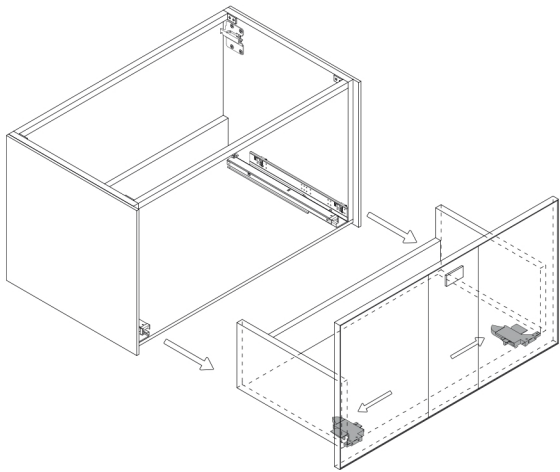

LUCENT 40

Category: Bathroom Vanity

Material: Wood & Murano Glass

Dimensions:

40" (W) x 18.50" (D) x 18" (H)

Colors:

Technical Data

*Numbers are in inches

1

Smontaggio Cassetto premendo leve di sgancio
Disassemble drawer by pressing release clips

2

Fissaggio piastre a parete
Plate fixing on wall

3

Ancoraggio e registrazione della console
Unit anchoring and adjustment