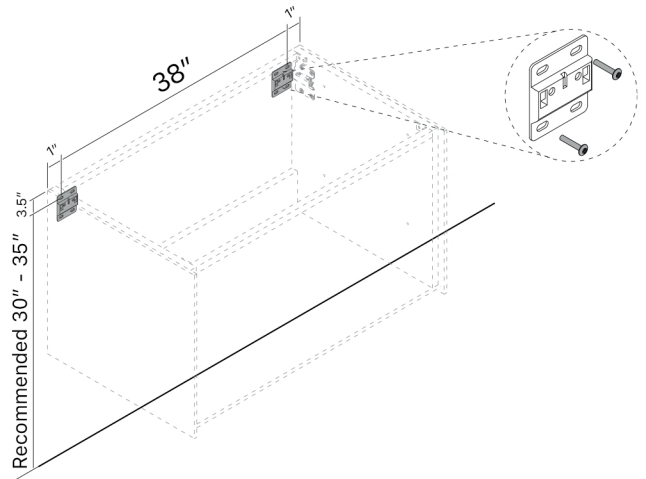

LUCENT 40

Category: Bathroom Vanity

Material: Wood & Murano Glass

Dimensions:

40" (W) x 18.50" (D) x 18" (H)

Colors:

Technical Data

*Numbers are in inches

1

Smontaggio Cassetto premendo leve di sgancio
Disassemble drawer by pressing release clips

2

Fissaggio piastre a parete
Plate fixing on wall

3

Ancoraggio e registrazione della console
Unit anchoring and adjustment