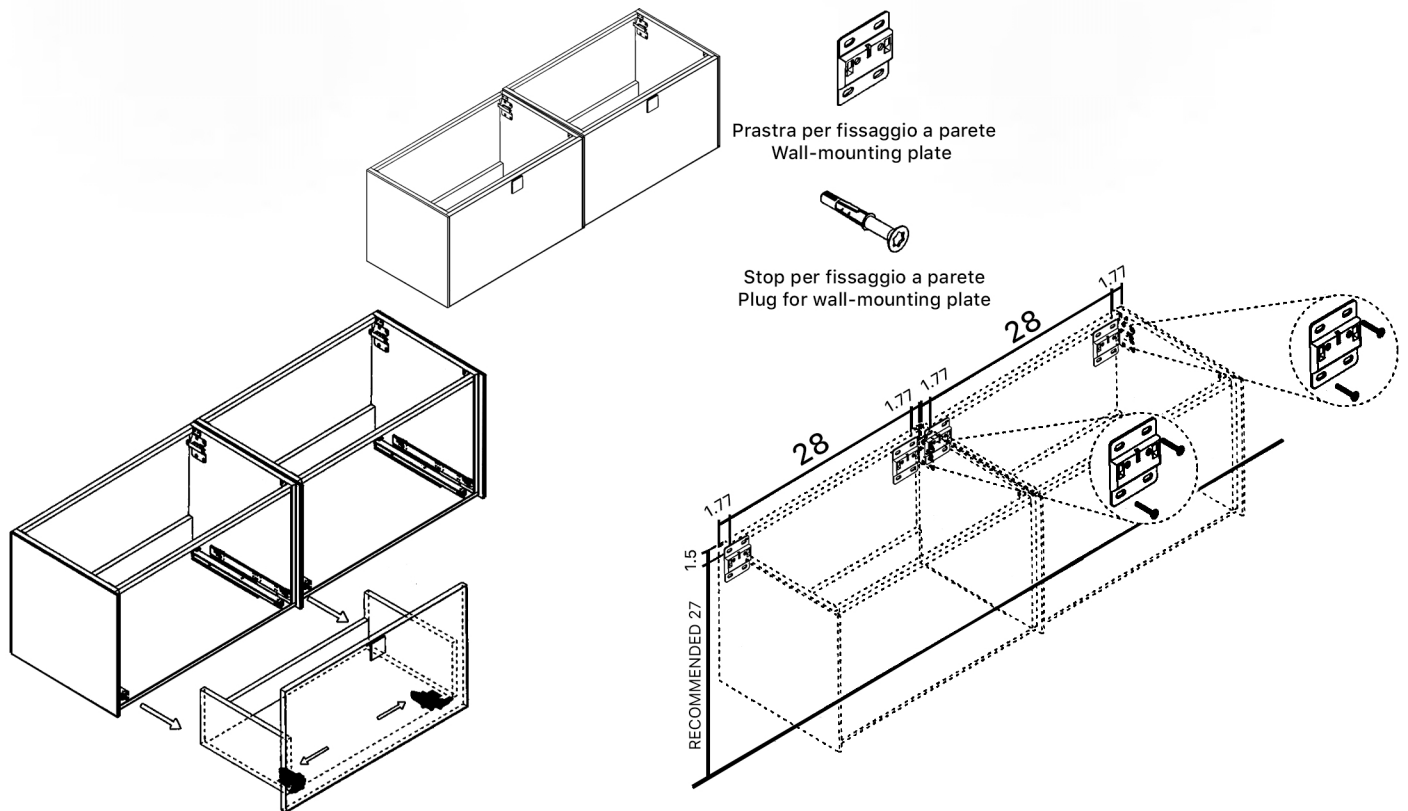

MURANO

Model: Murano Double

Category: Vanity

Material: Wood

Dimensions: 63"(L) x 19"(W) x 18.1"(H)

Description: Luxury bathroom vanity in silver finish.

SCHEDA MONTAGGIO ASSEMBLY INSTRUCTIONS

①

Smontaggio Cassetto premendo leve di sgancio
 Disassemble drawer by pressing release clips

②

Fissaggio piastre a parete
 Plate fixing on wall

③

Ancoraggio e registrazione della consolle
 Unit anchoring and adjustment

④

installazione del piano ed inserimento
 del cassetto su guida
 Top board fixing on frame and drawer onto rails