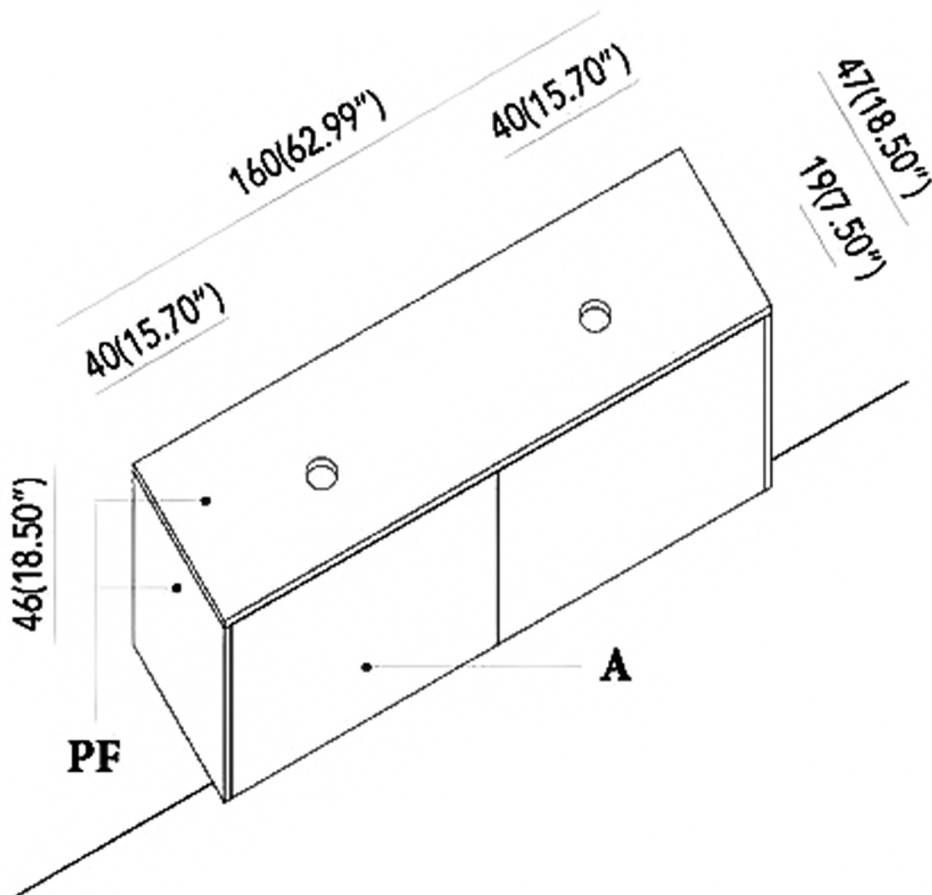

MURANO

Model: Murano Double

Category: Vanity

Material: Wood

Dimensions: 63"(L) x 19"(W) x 18.1"(H)

Description: Luxury bathroom vanity in silver finish.

SCHEDA MONTAGGIO ASSEMBLY INSTRUCTIONS

①

Smontaggio Cassetto premendo leve di sgancio
 Disassemble drawer by pressing release clips

②

Fissaggio piastre a parete
 Plate fixing on wall

③

Ancoraggio e registrazione della consolle
 Unit anchoring and adjustment