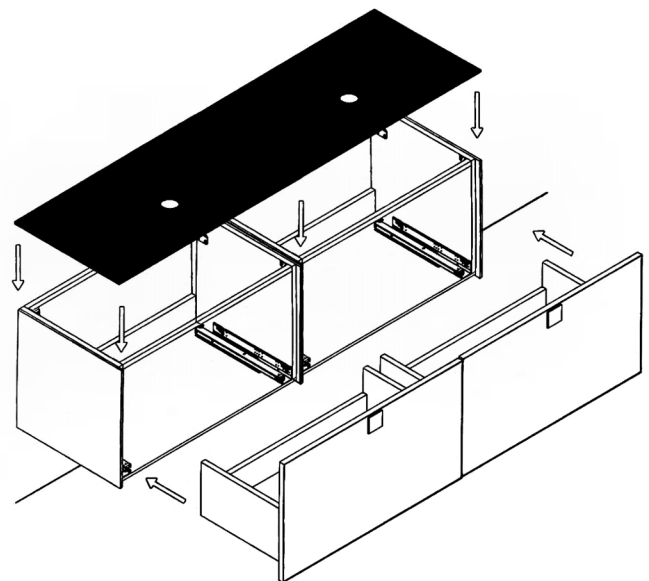

MURANO

Model: Murano Double

Category: Vanity

Material: Wood

Dimensions: 63"(L) x 19"(W) x 18.1"(H)

Description: Luxury bathroom vanity in silver finish.

SCHEDA MONTAGGIO ASSEMBLY INSTRUCTIONS

①

Smontaggio Cassetto premendo leve di sgancio
 Disassemble drawer by pressing release clips

②

Fissaggio piastre a parete
 Plate fixing on wall

③

Ancoraggio e registrazione della consolle
 Unit anchoring and adjustment

④

installazione del piano ed inserimento
 del cassetto su guida
 Top board fixing on frame and drawer onto rails