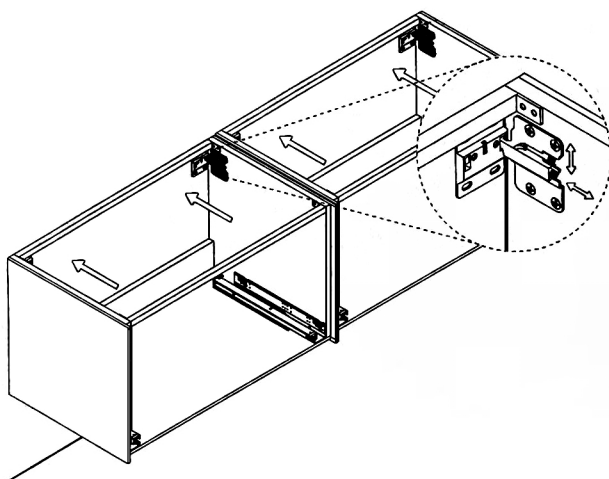

MURANO

Model: Murano Double

Category: Vanity

Material: Wood

Dimensions: 63"(L) x 19"(W) x 18.1"(H)

Description: Luxury bathroom vanity in silver finish.

SCHEDA MONTAGGIO ASSEMBLY INSTRUCTIONS

①

Smontaggio Cassetto premendo leve di sgancio
 Disassemble drawer by pressing release clips

②

Fissaggio piastre a parete
 Plate fixing on wall

③

Ancoraggio e registrazione della consolle
 Unit anchoring and adjustment