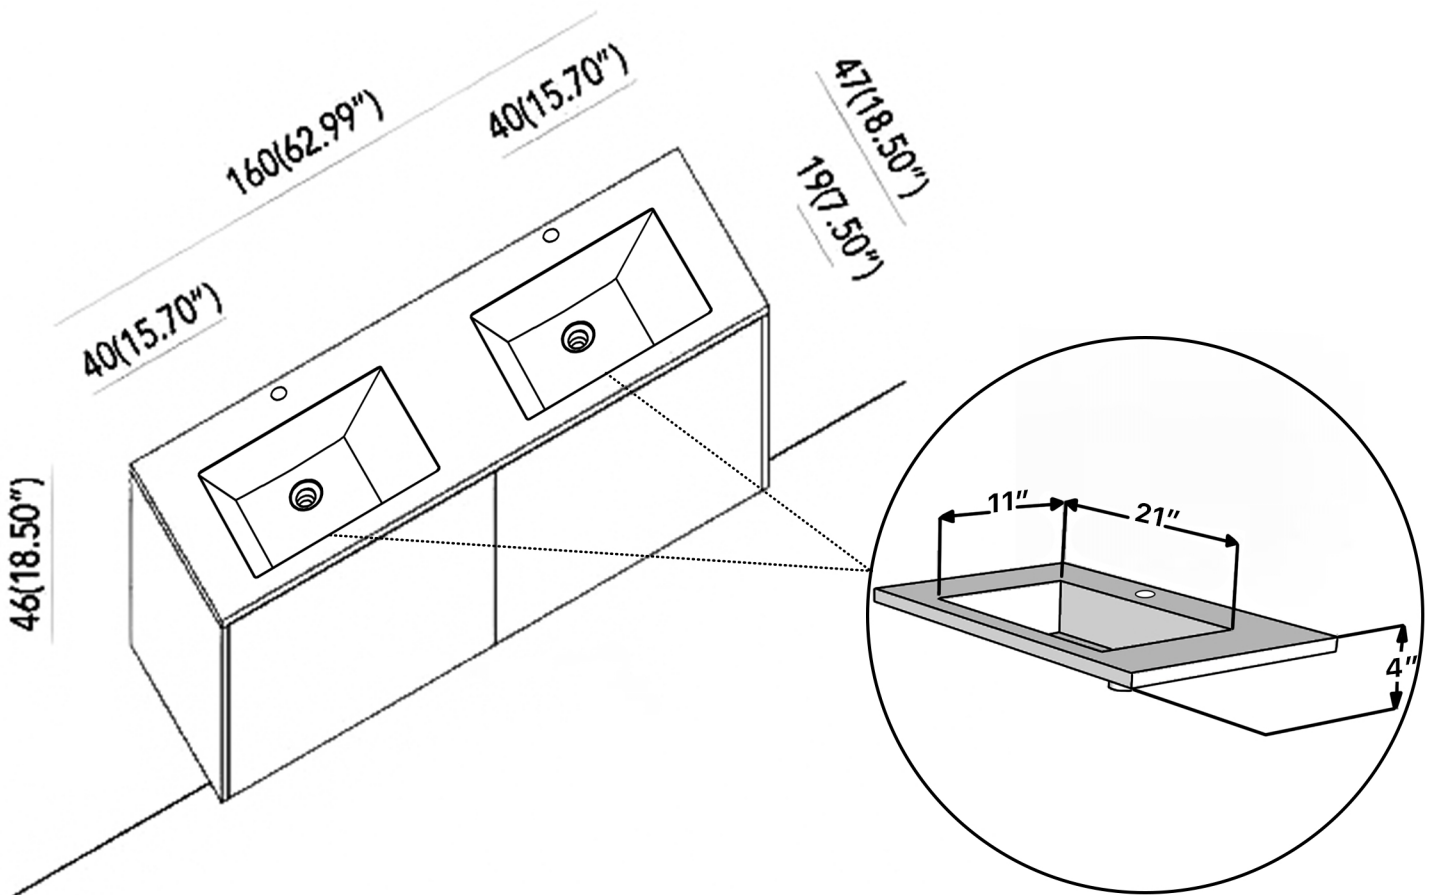

## MURANO

Model: Murano Double

Category: Vanity

Material: Wood

Dimensions: 63"(L) x 19"(W) x 18.1"(H)

Description: Luxury bathroom vanity in gold finish.

# SCHEDA MONTAGGIO ASSEMBLY INSTRUCTIONS

①

Smontaggio Cassetto premendo leve di sgancio  
 Disassemble drawer by pressing release clips

②

Fissaggio piastre a parete  
 Plate fixing on wall

③

Ancoraggio e registrazione della consolle  
 Unit anchoring and adjustment