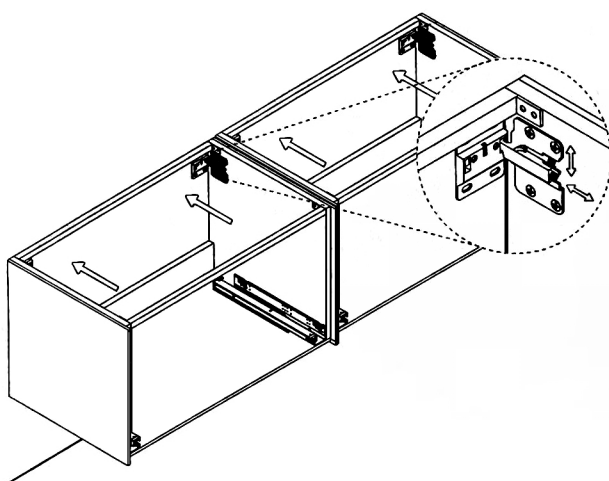

## MURANO

Model: Murano Double

Category: Vanity

Material: Wood

Dimensions: 63"(L) x 19"(W) x 18.1"(H)

Description: Luxury bathroom vanity in gold finish.

# SCHEDA MONTAGGIO ASSEMBLY INSTRUCTIONS

①

Smontaggio Cassetto premendo leve di sgancio  
 Disassemble drawer by pressing release clips

②

Fissaggio piastre a parete  
 Plate fixing on wall

③

Ancoraggio e registrazione della consolle  
 Unit anchoring and adjustment

④

installazione del piano ed inserimento  
 del cassetto su guida  
 Top board fixing on frame and drawer onto rails