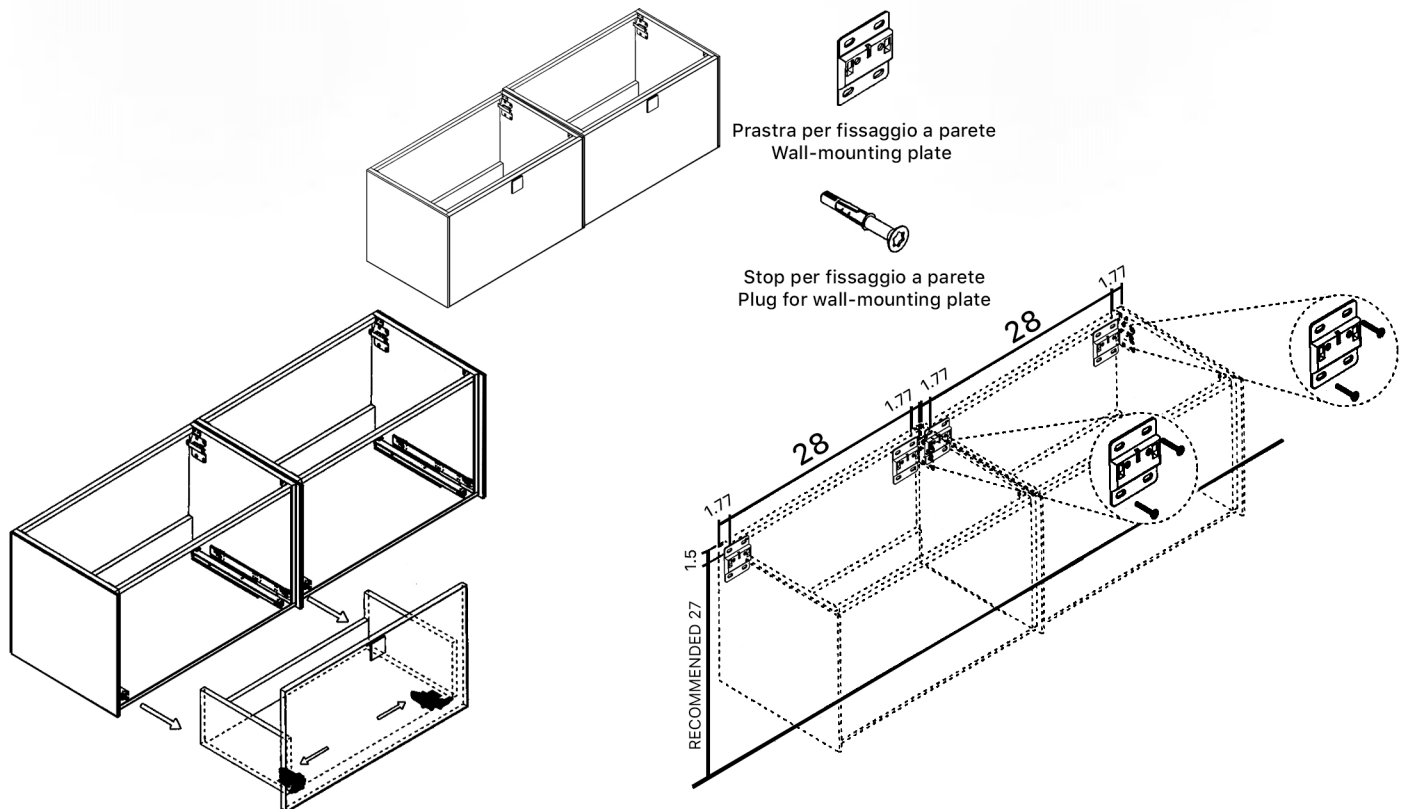

## MURANO

Model: Murano Double

Category: Vanity

Material: Wood

Dimensions: 63"(L) x 19"(W) x 18.1"(H)

Description: Luxury bathroom vanity in gold finish.

# SCHEDA MONTAGGIO ASSEMBLY INSTRUCTIONS

①

Smontaggio Cassetto premendo leve di sgancio  
 Disassemble drawer by pressing release clips

②

Fissaggio piastre a parete  
 Plate fixing on wall

③

Ancoraggio e registrazione della consolle  
 Unit anchoring and adjustment

④

installazione del piano ed inserimento  
 del cassetto su guida  
 Top board fixing on frame and drawer onto rails