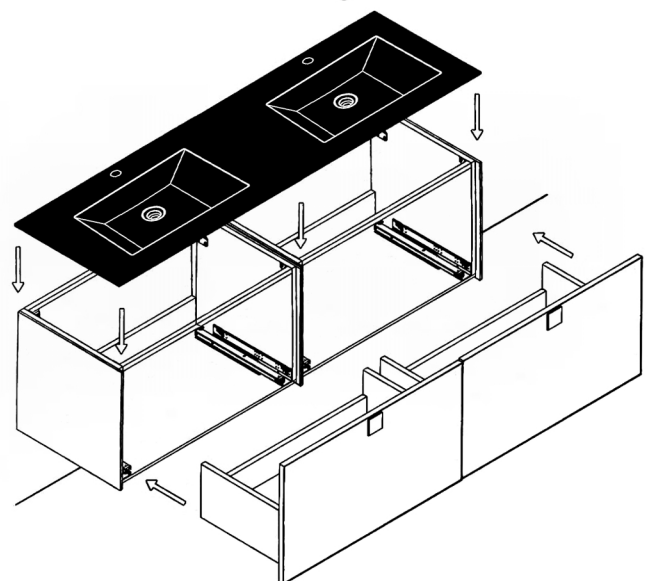

## MURANO

Model: Murano Double

Category: Vanity

Material: Wood

Dimensions: 63"(L) x 19"(W) x 18.1"(H)

Description: Luxury bathroom vanity in gold finish.

# SCHEDA MONTAGGIO ASSEMBLY INSTRUCTIONS

①

Smontaggio Cassetto premendo leve di sgancio  
 Disassemble drawer by pressing release clips

②

Fissaggio piastre a parete  
 Plate fixing on wall

③

Ancoraggio e registrazione della consolle  
 Unit anchoring and adjustment

④

installazione del piano ed inserimento  
 del cassetto su guida  
 Top board fixing on frame and drawer onto rails