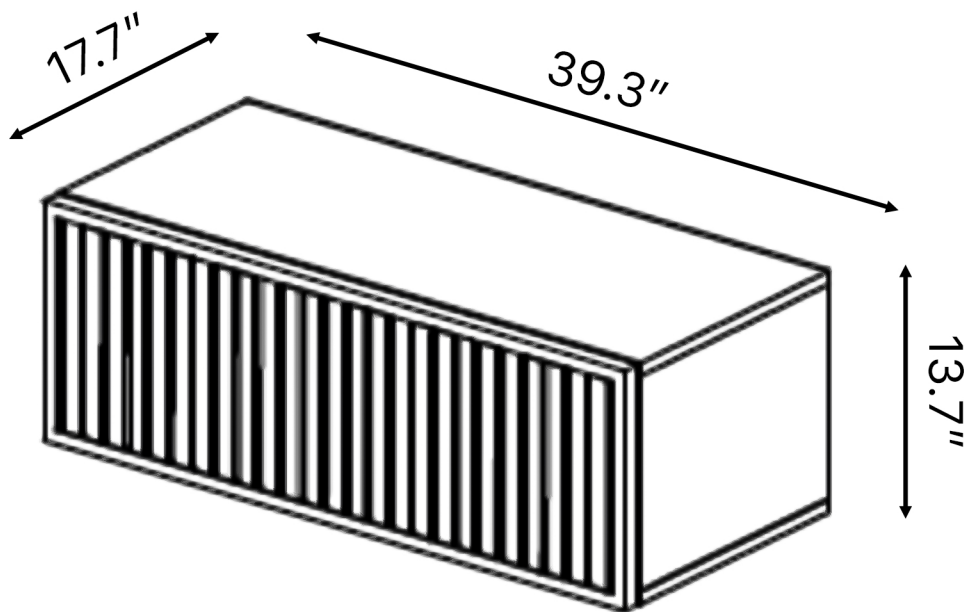

ORIENT 100

Category: Bathroom Vanity

Material: Wood

Dimensions:

39.3" (L) x 17.7" (W) x 13.7" (H)

Colors:

Midnight Blue Olive Green

Technical Data

*Numbers are in inches