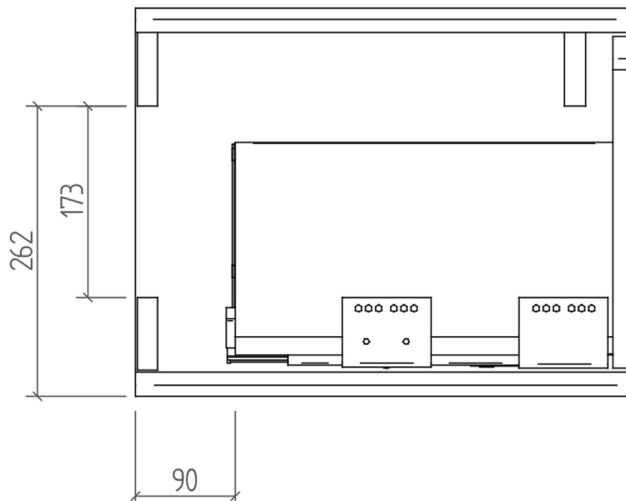

NOCETO 100

Category: Bathroom Vanity

Material: Wood

Dimensions:

39.3" (W) x 17.7" (D) x 13.7" (H)

Technical Data

Back View

Side View

*Numbers are in millimeters

Rear View & Dimensions