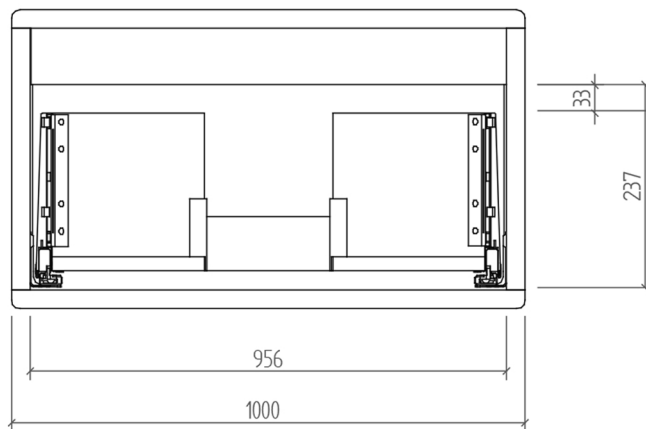

NOCETO 100

Category: Bathroom Vanity

Material: Wood

Dimensions:

39.3" (W) x 17.7" (D) x 13.7" (H)

Technical Data

Back View

Side View

*Numbers are in millimeters

Rear View & Dimensions