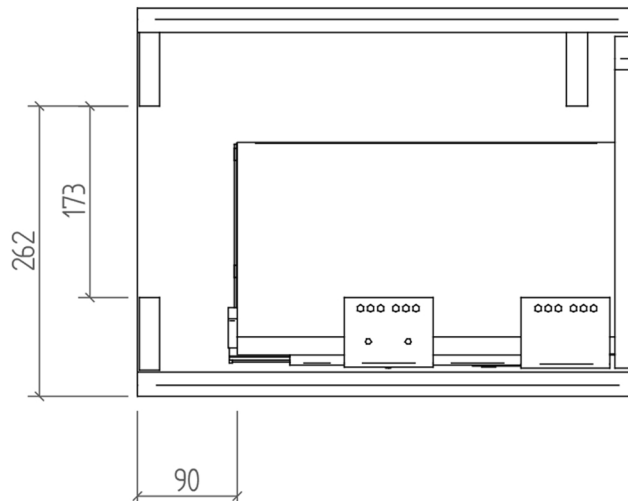

NOCETO 120

Category: Bathroom Vanity

Material: Wood

Dimensions:

47.2" (W) x 17.7" (D) x 13.7" (H)

Technical Data

Back View

Side View

*Numbers are in millimeters