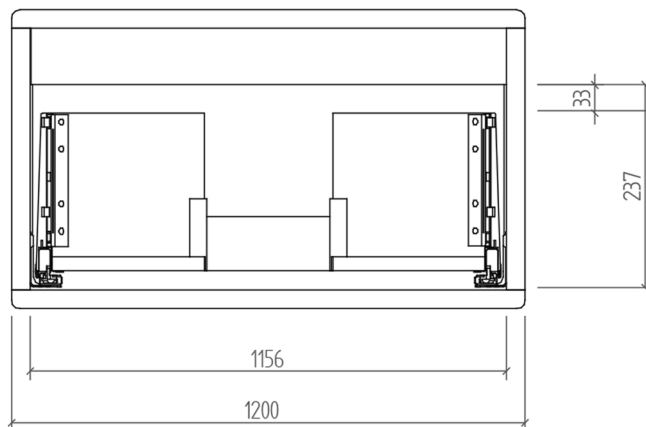

NOCETO 120

Category: Bathroom Vanity

Material: Wood

Dimensions:

47.2" (W) x 17.7" (D) x 13.7" (H)

Technical Data

Back View

Side View

*Numbers are in millimeters