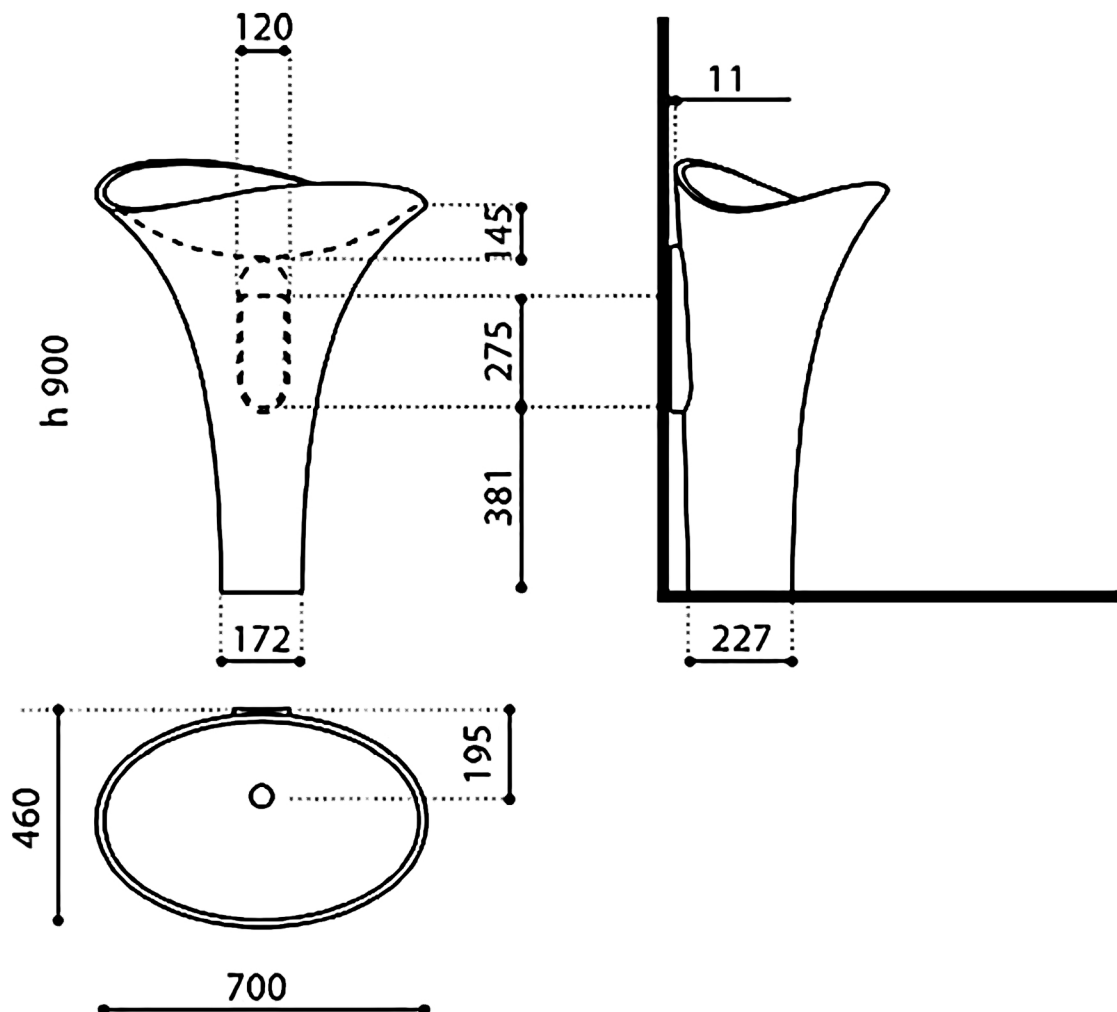

CALLA LILY

Model: Calla Lily

Category: Bathroom Sink

Material: Resin and Glass

Dimensions:

27.6" (L) x 18.1" (W) x 35.4" (H)

Description: Free-standing bathroom sink in black finish.

*Numbers are in millimeters

SCHEDA MONTAGGIO ASSEMBLY INSTRUCTIONS