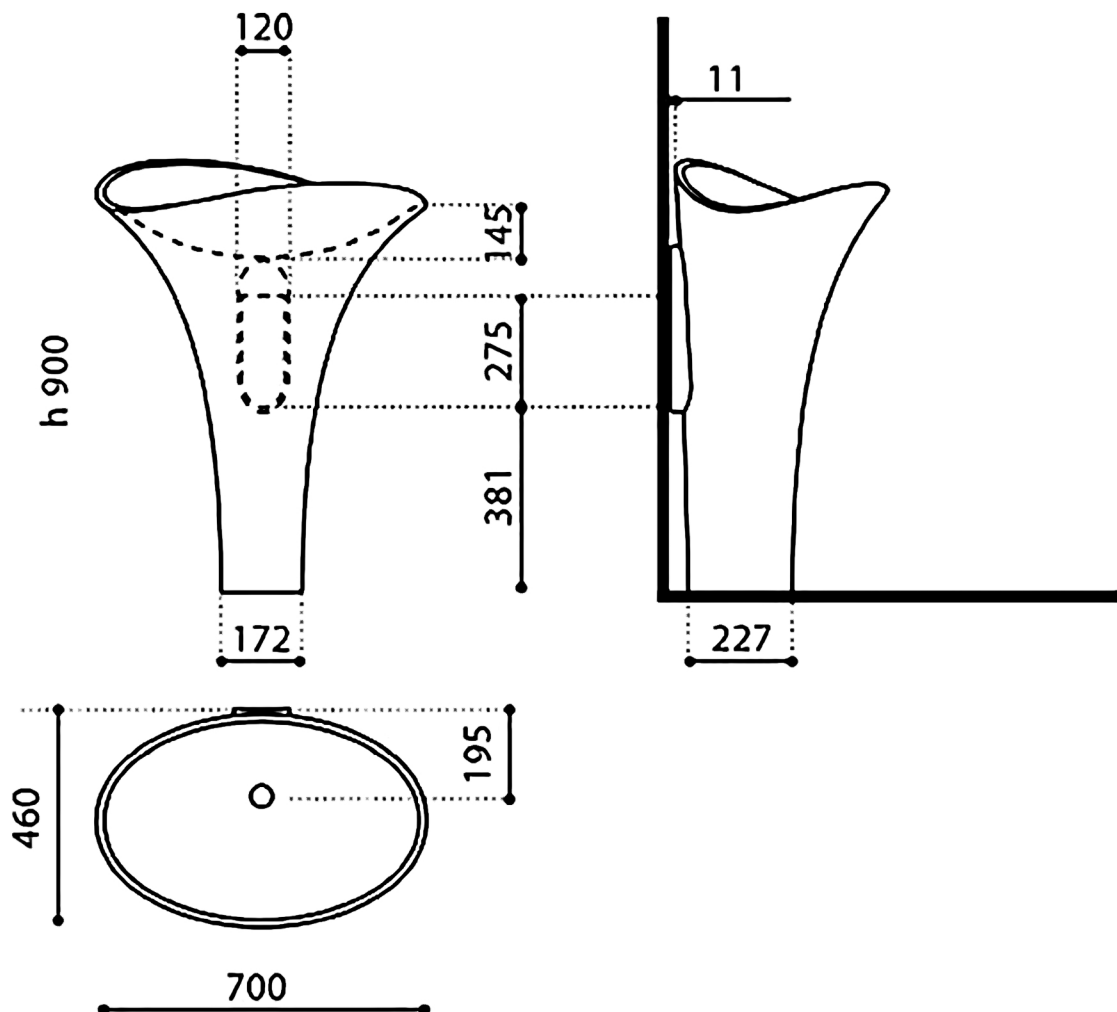

## CALLA LILY

Model: Calla Lily

Category: Bathroom Sink

Material: Resin and Glass

Dimensions:

27.6" (L) x 18.1" (W) x 35.4" (H)

Description: Free-standing bathroom sink in silver leaf finish.

\*Numbers are in millimeters

## SCHEDA MONTAGGIO ASSEMBLY INSTRUCTIONS