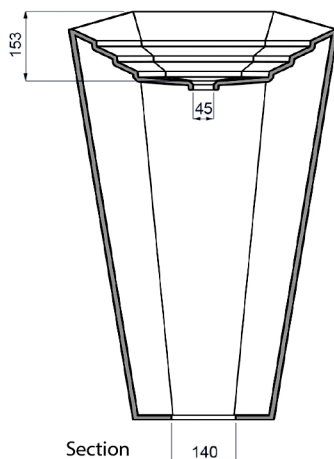

## HEX

Model: Hex

Category: Bathroom Sink

Material: Resin and Glass

Dimensions:

23.1" (L) x 15.7" (W) x 35.4" (H)

Description: Luxury free-standing bathroom sink in gold and black finish.

Side view

Front view

Section

Up view

\*Numbers are in millimeters