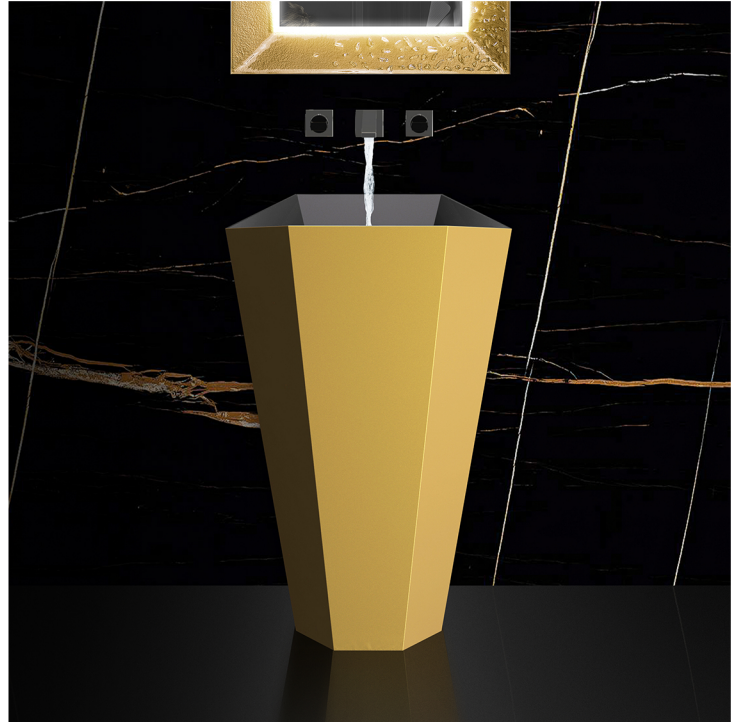

## HEX

Model: Hex

Category: Bathroom Sink

Material: Resin and Glass

Dimensions:

23.1" (L) x 15.7" (W) x 35.4" (H)

Description: Luxury free-standing bathroom sink in gold and black finish.

Side view

Front view

Section

Up view

\*Numbers are in millimeters