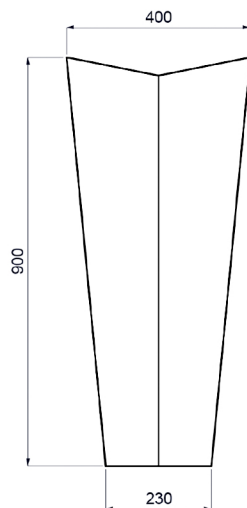

## HEX

Model: Hex

Category: Bathroom Sink

Material: Resin and Glass

Dimensions:

23.1" (L) x 15.7" (W) x 35.4" (H)

Description: Luxury free-standing bathroom sink in gold and black finish.

Side view

Front view

Section

Up view

\*Numbers are in millimeters