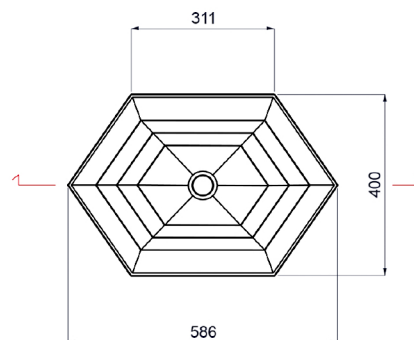

## HEX

Model: Hex

Category: Bathroom Sink

Material: Resin and Glass

Dimensions:

23.1" (L) x 15.7" (W) x 35.4" (H)

Description: Luxury free-standing bathroom sink in gold and black finish.

Side view

Front view

Section

Up view

\*Numbers are in millimeters