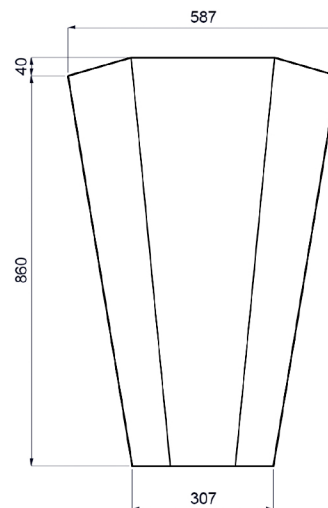

## HEX

Model: Hex

Category: Bathroom Sink

Material: Resin and Glass

Dimensions:

23.1" (L) x 15.7" (W) x 35.4" (H)

Description: Luxury free-standing bathroom sink in gold and black finish.

Side view

Front view

Section

Up view

\*Numbers are in millimeters