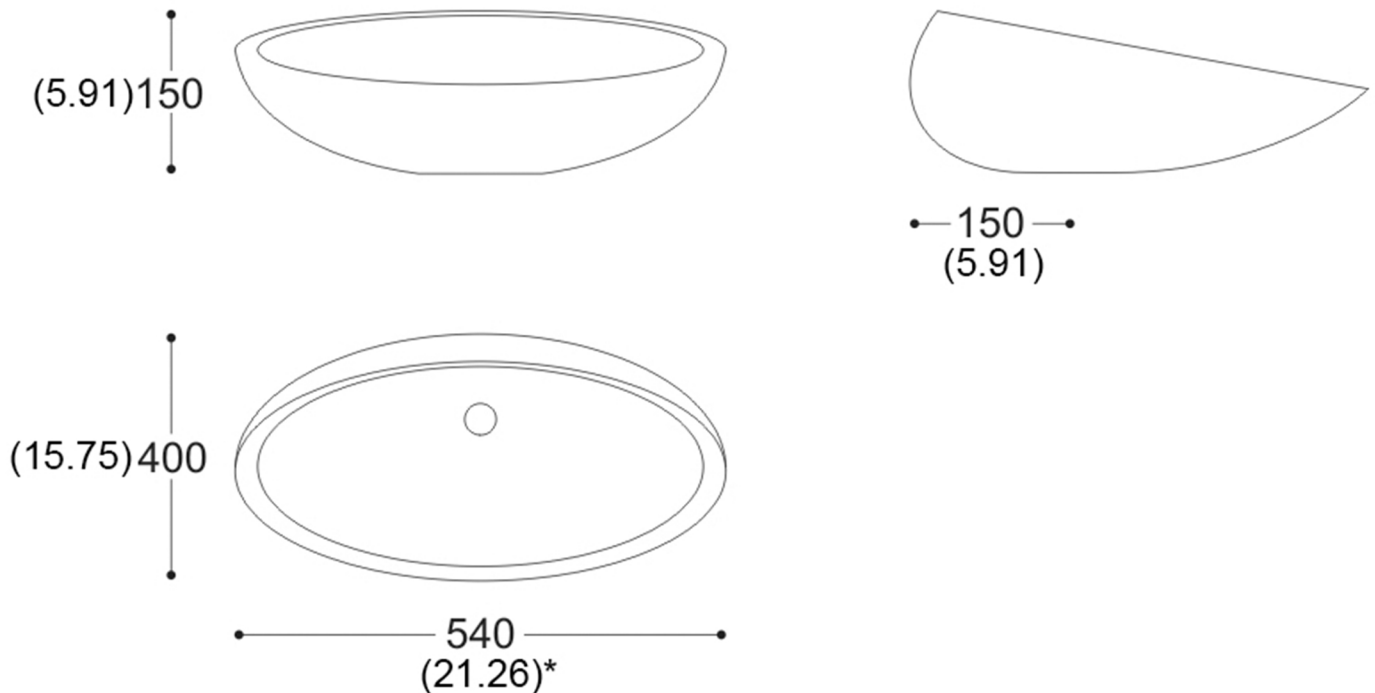

VETRO FREDDO KOOL MAX

Model: VETRO FREDDO KOOL MAX

Category: Bathroom Sink

Material: Resin and Glass

Dimensions: 21.3"(L) x 15.8"(W) x 5.9"(D)

Description: Luxury bathroom sink in gold leaf finish.

*Numbers in parenthesis are in inches