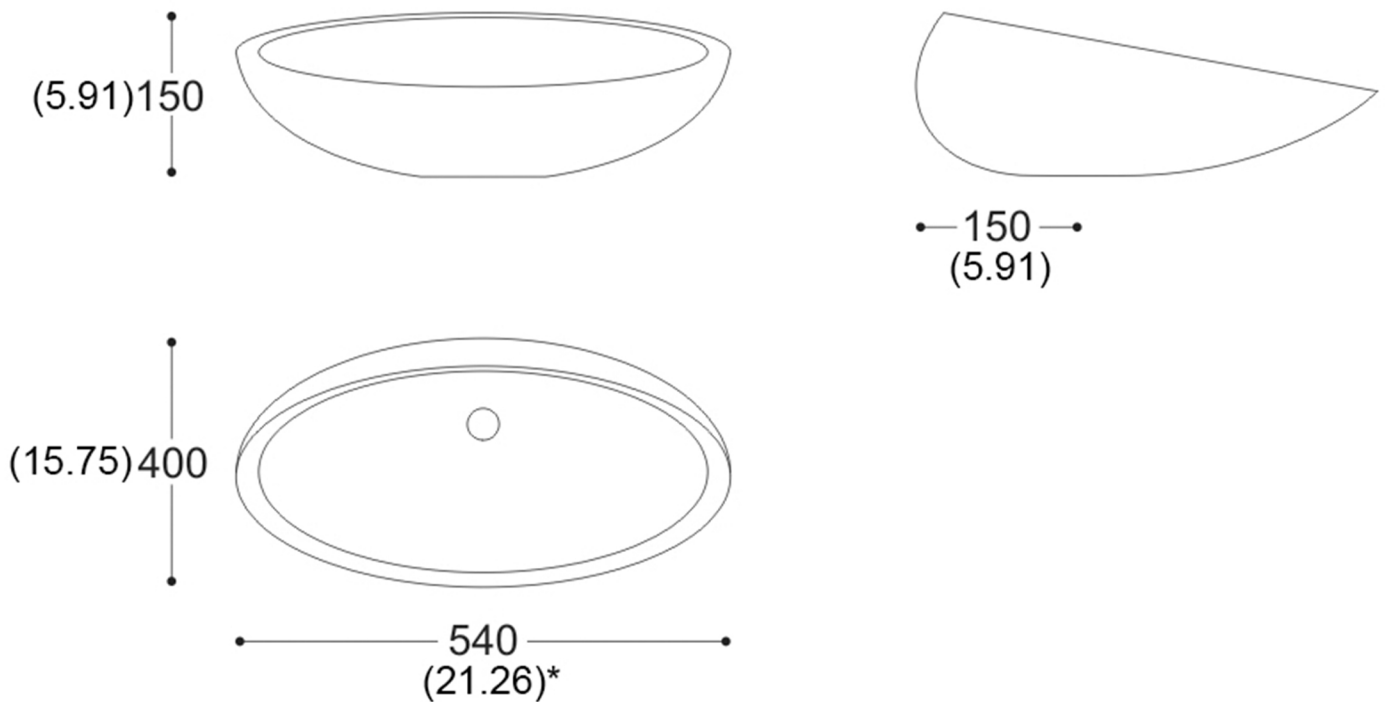

VETRO FREDDO KOOL MAX

Model: VETRO FREDDO KOOL MAX

Category: Bathroom Sink

Material: Resin and Glass

Dimensions: 21.3"(L) x 15.8"(W) x 5.9"(D)

Description: Luxury bathroom sink in white finish.

*Numbers in parenthesis are in inches