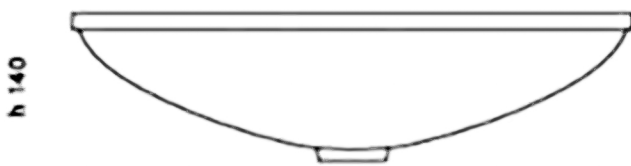

Vetrofreddo

Model: Vetrofreddo

Category: Bathroom Sink

Material: Resin and Glass

Dimensions: 22.45" (L) x 12.8" (W) x 5.5" (D)

Description: Luxury bathroom sink in black finish.

570

*Numbers are in millimeters