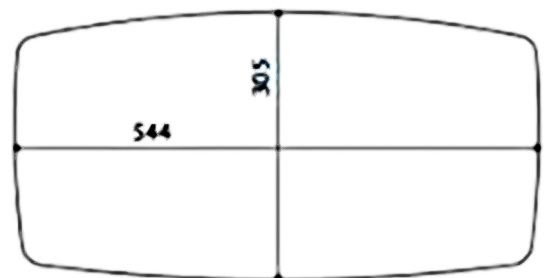

Vetrofreddo

Model: Vetrofreddo

Category: Bathroom Sink

Material: Resin and Glass

Dimensions: 22.45" (L) x 12.8" (W) x 5.5" (D)

Description: Luxury bathroom sink in black finish.

570

*Numbers are in millimeters