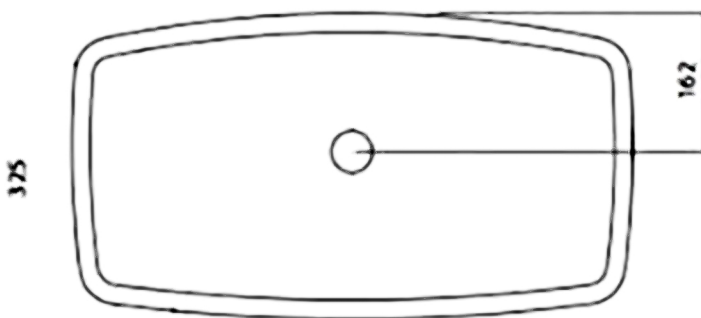

Vetrofreddo

Model: Vetrofreddo

Category: Bathroom Sink

Material: Resin and Glass

Dimensions: 22.45" (L) x 12.8" (W) x 5.5" (D)

Description: Luxury bathroom sink in black finish.

570

*Numbers are in millimeters