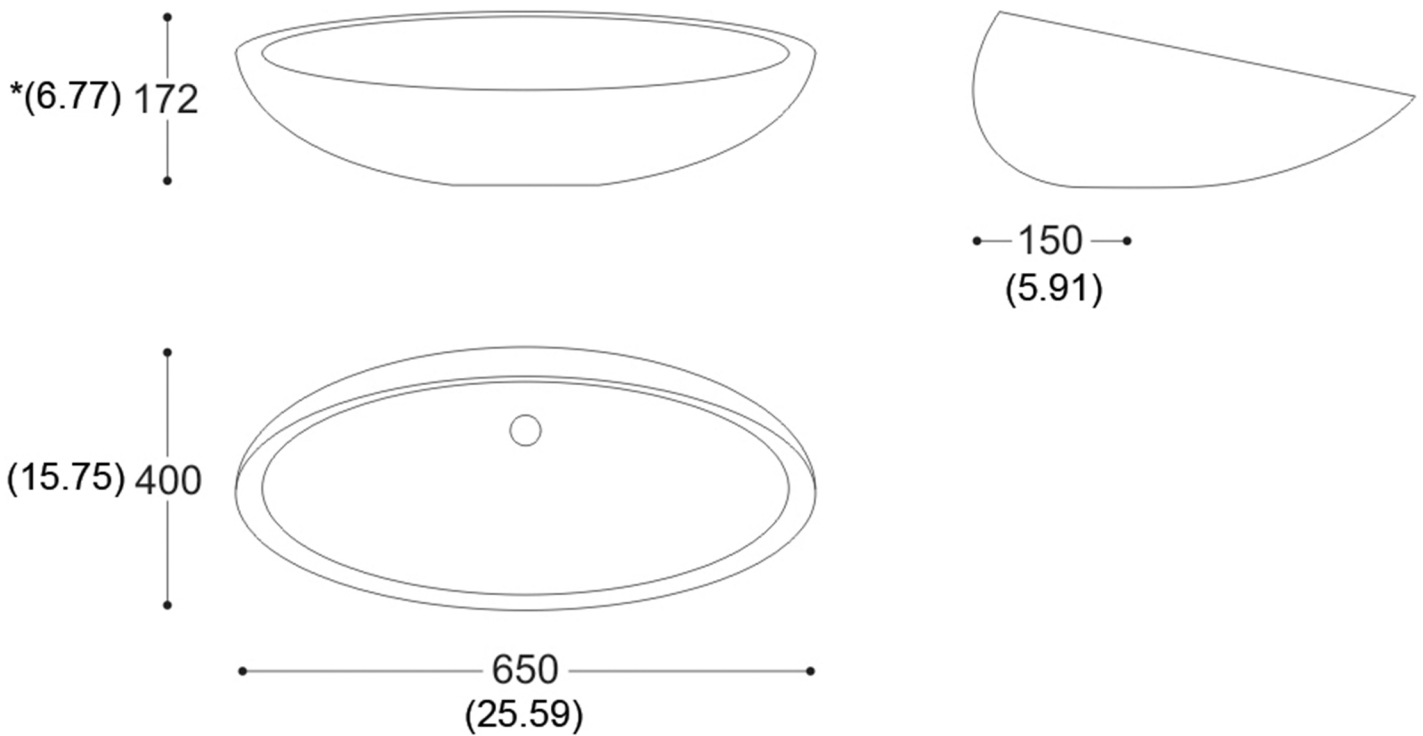

VETRO FREDDO KOOL XL

Model: VETRO FREDDO KOOL XL
Category: Bathroom Sink
Material: Resin and Glass
Dimensions: 25.6"(L) x 15.8"(W) x 6.8"(D)

Description: Luxury bathroom sink in black finish.

*Numbers in parenthesis are in inches