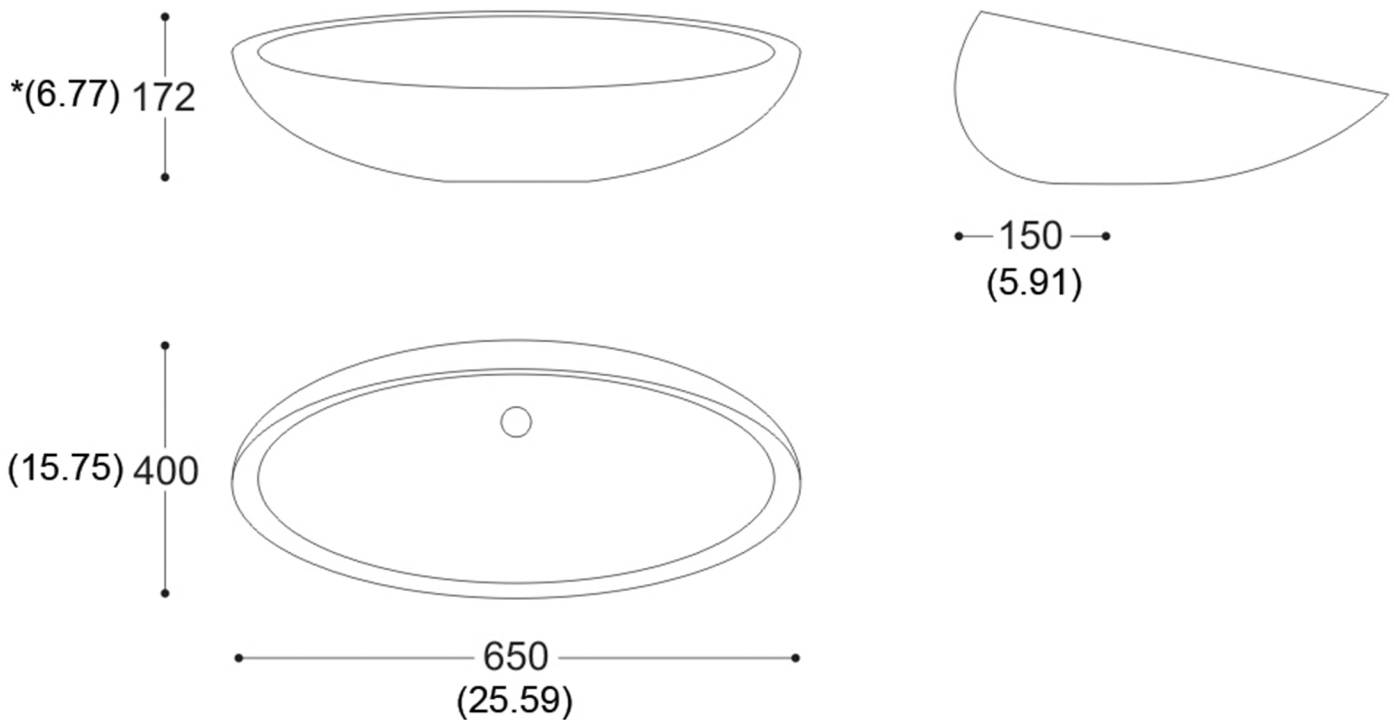

VETRO FREDDO KOOL XL

Model: VETRO FREDDO KOOL XL
Category: Bathroom Sink
Material: Resin and Glass
Dimensions: 25.6"(L) x 15.8"(W) x 6.8"(D)

Description: Luxury bathroom sink in silver leaf finish.

*Numbers in parenthesis are in inches