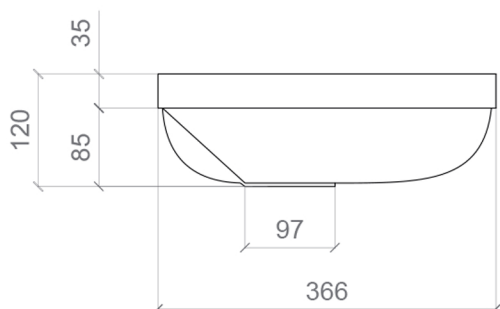

PLAY FL

Category: Bathroom Sink

Material: Resin and Glass

Dimensions:

23.7" (L) x 14.4" (W) x 4.7" (H)

Weight: ±11,30 kg

Hole Size: Ø45

Overflow: No

Colors:

Gold
Leaf

Silver
Leaf

Technical Data

*Numbers are in millimeters