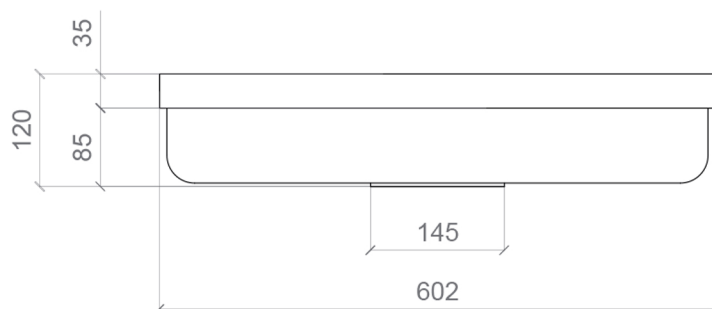

PLAY FL

Category: Bathroom Sink

Material: Resin and Glass

Dimensions:

23.7" (L) x 14.4" (W) x 4.7" (H)

Weight: ±11,30 kg

Hole Size: Ø45

Overflow: No

Colors:

Gold
Leaf

Silver
Leaf

Technical Data

*Numbers are in millimeters