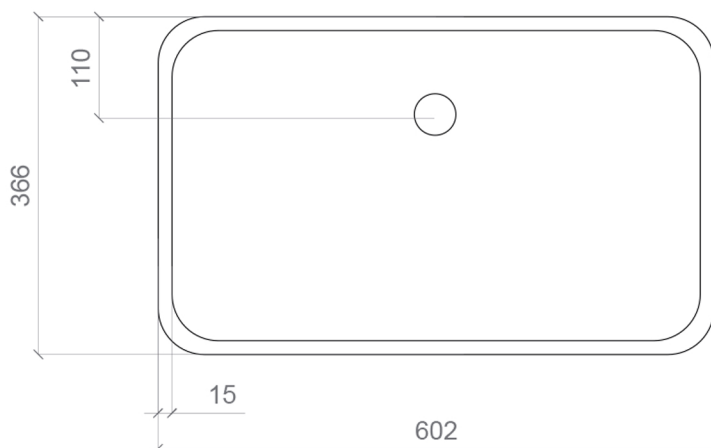

PLAY FL

Category: Bathroom Sink

Material: Resin and Glass

Dimensions:

23.7" (L) x 14.4" (W) x 4.7" (H)

Weight: ±11,30 kg

Hole Size: Ø45

Overflow: No

Colors:

Gold
Leaf

Silver
Leaf

Technical Data

*Numbers are in millimeters