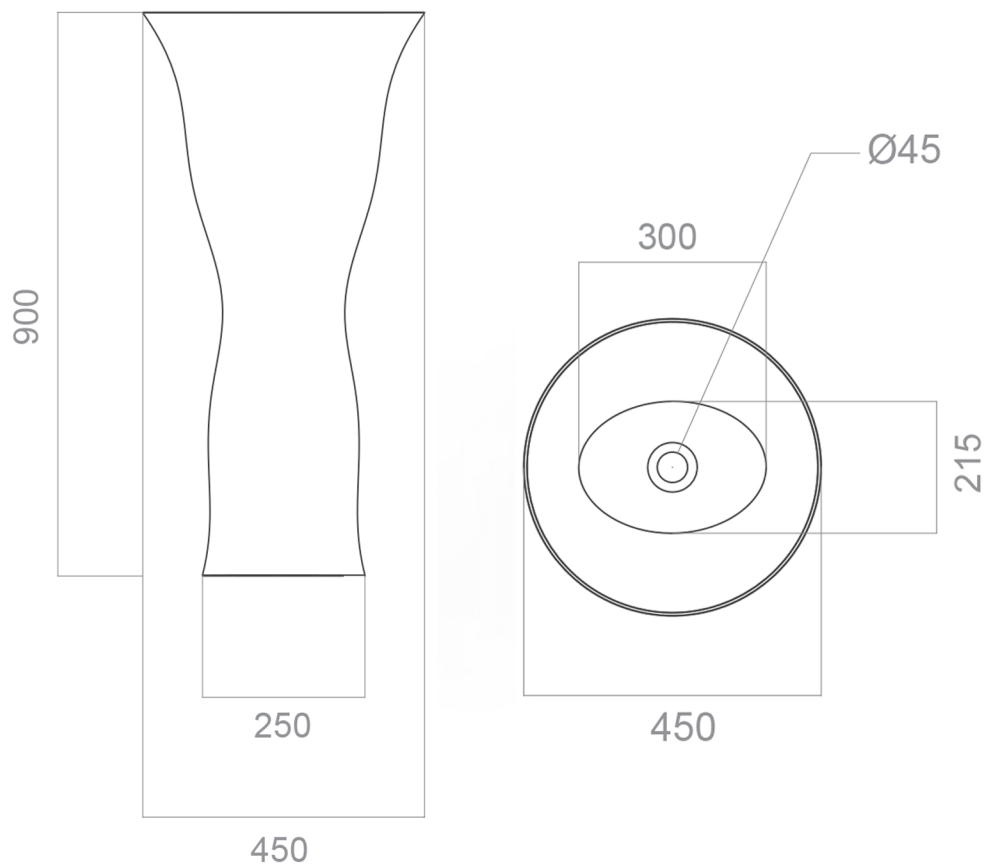

RUFFLE

Model: Ruffle

Category: Bathroom Sink

Material: Resin and Glass

Dimensions:

17.7" (L) x 17.7" (W) x 35.4" (H)

Description: Luxury free-standing bathroom sink in black finish.

*Numbers are in millimeters