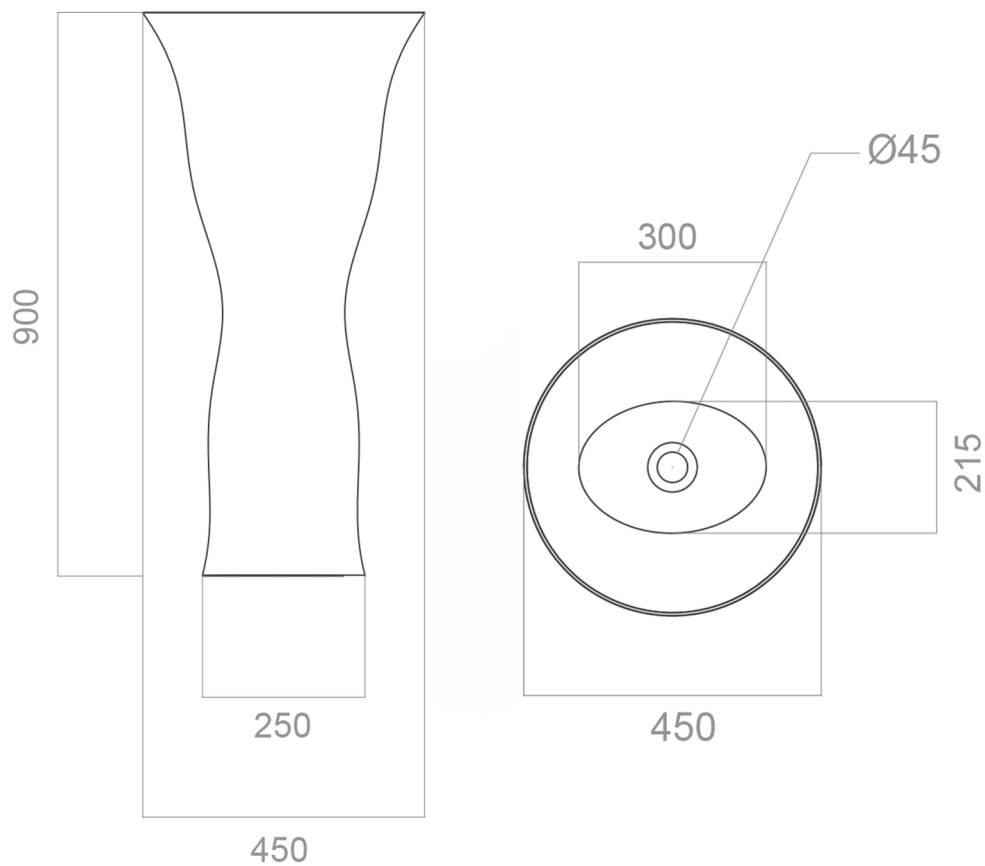

RUFFLE

Model: Ruffle

Category: Bathroom Sink

Material: Resin and Glass

Dimensions:

17.7" (L) x 17.7" (W) x 35.4" (H)

Description: Luxury free-standing bathroom sink in red finish.

*Numbers are in millimeters