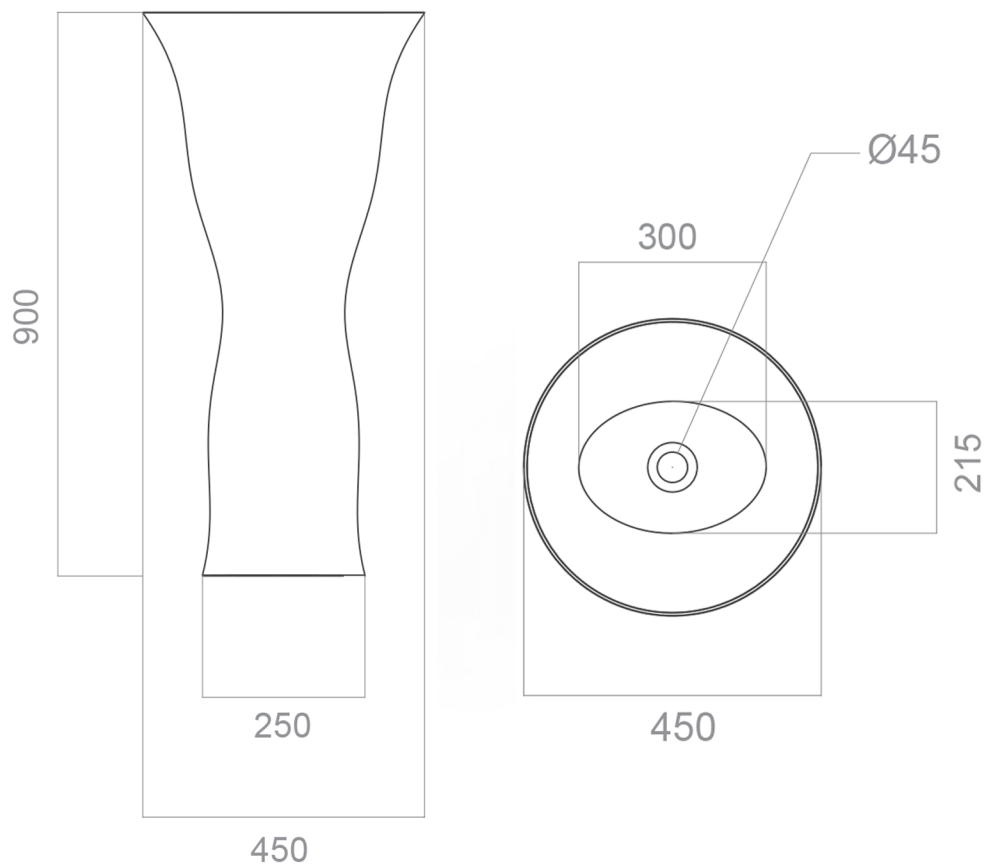

## RUFFLE

Model: Ruffle

Category: Bathroom Sink

Material: Resin and Glass

Dimensions:

17.7" (L) x 17.7" (W) x 35.4" (H)

Description: Luxury free-standing bathroom sink in white finish.

\*Numbers are in millimeters